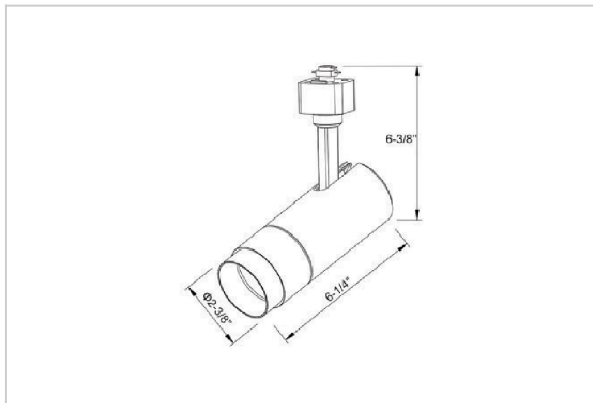

## Product Code : IK-RTRANGTL-15W-30K-WH-90C-38D

Voltage	100 - 277 V AC, 50-60 Hz
Lumen Output	1356.7lm
Power	15W
Efficacy	140lm/w
CCT	3000K
CRI	>90
Beam Angle	38°
Light Distribution	Flood
LED Type	COB
LED Light Source	Osram SOLERIQ S 19
Start Time	Instant
Driver	Stand Alone (included)
Operating Position	Swiveling Type
Dimming	Triac Dimming
Construction	Track
Mounting Type	Track Light Structure
Heads	Single Head
Body Material	Aluminium Die cast
Finish	White
Length	6-1/8"
Height	6-3/8"
Diameter	2-3/8"
Application Area	Indoor Applications

### Beam Spread (Options)

Spot 15°		Medium 24°		Flood 38°		Wide Flood 60°	
ft	Ø	ft	Ø	ft	Ø	ft	Ø
3.0	0.72	3.0	1.41	3.0	2.03	3.0	3.15
9.0	2.15	9.0	4.22	9.0	6.09	9.0	9.45
15.0	3.58	15.0	7.04	15.0	10.15	15.0	15.75

Trang is a technologically advanced LED track light with incorporated electronic gear and chip on board. It also has a high-quality reflector with three different beam spreads. Moreover, the lamp housing of die-cast aluminum for optimal cooling allows the fixture to last longer than its traditional counterparts.