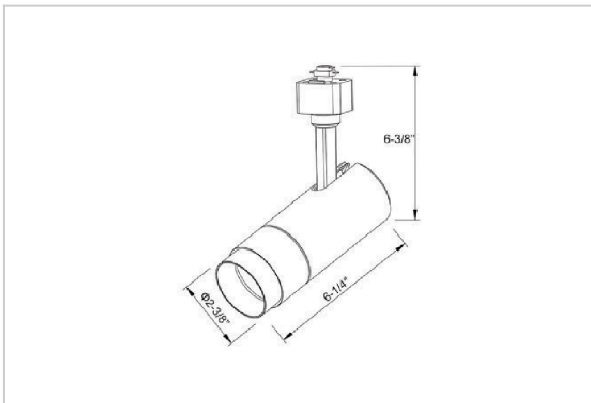

## Product Code : IK-RTRANGTL-15W-27K-WH-90C-38D

Voltage	100 - 277 V AC, 50-60 Hz
Lumen Output	1292.09lm
Power	15W
Efficacy	140lm/w
CCT	2700K
CRI	>90
Beam Angle	38°
Light Distribution	Flood
LED Type	COB
LED Light Source	Osram SOLERIQ S 19
Start Time	Instant
Driver	Stand Alone (included)
Operating Position	Swiveling Type
Dimming	Triac Dimming
Construction	Track
Mounting Type	Track Light Structure
Heads	Single Head
Body Material	Aluminium Die cast
Finish	White
Length	6-1/8"
Height	6-3/8"
Diameter	2-3/8"
Application Area	Indoor Applications

### Beam Spread (Options)

Spot 15°		Medium 24°		Flood 38°		Wide Flood 60°	
ft	Ø	ft	Ø	ft	Ø	ft	Ø
3.0	0.72	3.0	1.41	3.0	2.03	3.0	3.15
9.0	2.15	9.0	4.22	9.0	6.09	9.0	9.45
15.0	3.58	15.0	7.04	15.0	10.15	15.0	15.75

Trang is a technologically advanced LED track light with incorporated electronic gear and chip on board. It also has a high-quality reflector with three different beam spreads. Moreover, the lamp housing of die-cast aluminum for optimal cooling allows the fixture to last longer than its traditional counterparts.