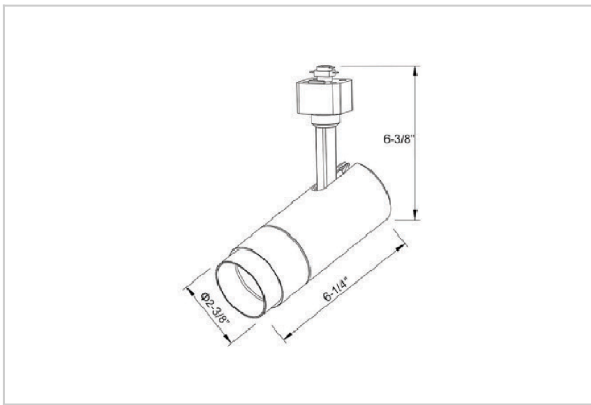

Trang Track Lights

ITEM SKU#: 662187492070

Product Code : IK-RTRANGTL-15W-35K-WH-90C-24D

| | |
|--------------------|--------------------------|
| Voltage | 100 - 277 V AC, 50-60 Hz |
| Lumen Output | 1432.72lm |
| Power | 15W |
| Efficacy | 140lm/w |
| CCT | 3500K |
| CRI | >90 |
| Beam Angle | 24° |
| Light Distribution | Medium |
| LED Type | COB |
| LED Light Source | Osram SOLERIQ S 19 |
| Start Time | Instant |
| Driver | Stand Alone (included) |
| Operating Position | Swiveling Type |
| Dimming | Triac Dimming |
| Construction | Track |
| Mounting Type | Track Light Structure |
| Heads | Single Head |
| Body Material | Aluminium Die cast |
| Finish | White |
| Length | 6-1/8" |
| Height | 6-3/8" |
| Diameter | 2-3/8" |
| Application Area | Indoor Applications |

Beam Spread (Options)

| Spot 15° | | Medium 24° | | Flood 38° | | Wide Flood 60° | |
|----------|------|------------|------|-----------|-------|----------------|-------|
| ft | Ø | ft | Ø | ft | Ø | ft | Ø |
| 3.0 | 0.72 | 3.0 | 1.41 | 3.0 | 2.03 | 3.0 | 3.15 |
| 9.0 | 2.15 | 9.0 | 4.22 | 9.0 | 6.09 | 9.0 | 9.45 |
| 15.0 | 3.58 | 15.0 | 7.04 | 15.0 | 10.15 | 15.0 | 15.75 |

Trang is a technologically advanced LED track light with incorporated electronic gear and chip on board. It also has a high-quality reflector with three different beam spreads. Moreover, the lamp housing of die-cast aluminum for optimal cooling allows the fixture to last longer than its traditional counterparts.