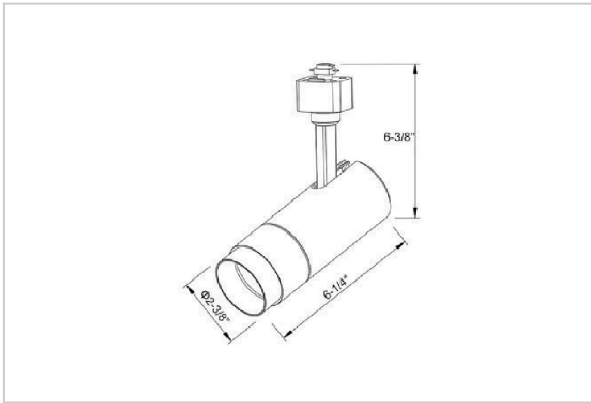

## Product Code : IK-RTRANGTL-15W-30K-WH-90C-24D

Voltage	100 - 277 V AC, 50-60 Hz
Lumen Output	1364.49lm
Power	15W
Efficacy	140lm/w
CCT	3000K
CRI	>90
Beam Angle	24°
Light Distribution	Medium
LED Type	COB
LED Light Source	Osram SOLERIQ S 19
Start Time	Instant
Driver	Stand Alone (included)
Operating Position	Swiveling Type
Dimming	Triac Dimming
Construction	Track
Mounting Type	Track Light Structure
Heads	Single Head
Body Material	Aluminium Die cast
Finish	White
Length	6-1/8"
Height	6-3/8"
Diameter	2-3/8"
Application Area	Indoor Applications

### Beam Spread (Options)

Spot 15°		Medium 24°		Flood 38°		Wide Flood 60°	
ft	Ø	ft	Ø	ft	Ø	ft	Ø
3.0	0.72	3.0	1.41	3.0	2.03	3.0	3.15
9.0	2.15	9.0	4.22	9.0	6.09	9.0	9.45
15.0	3.58	15.0	7.04	15.0	10.15	15.0	15.75

Trang is a technologically advanced LED track light with incorporated electronic gear and chip on board. It also has a high-quality reflector with three different beam spreads. Moreover, the lamp housing of die-cast aluminum for optimal cooling allows the fixture to last longer than its traditional counterparts.