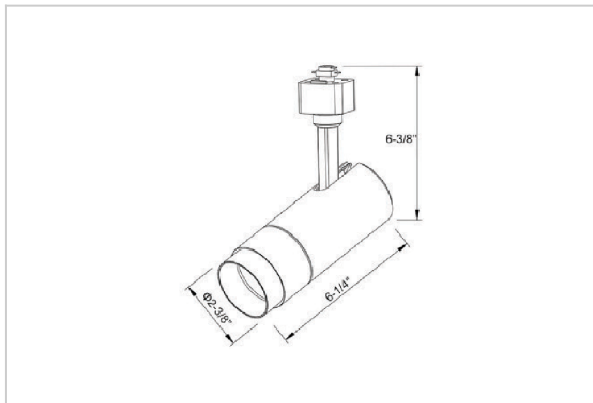

Trang Track Lights

ITEM SKU#: 662187492049

Product Code : IK-RTRANGTL-15W-40K-WH-90C-15D

Voltage	100 - 277 V AC, 50-60 Hz
Lumen Output	1501.6lm
Power	15W
Efficacy	140lm/w
CCT	4000K
CRI	>90
Beam Angle	15°
Light Distribution	Spot
LED Type	COB
LED Light Source	Osram SOLERIQ S 19
Start Time	Instant
Driver	Stand Alone (included)
Operating Position	Swiveling Type
Dimming	Triac Dimming
Construction	Track
Mounting Type	Track Light Structure
Heads	Single Head
Body Material	Aluminium Die cast
Finish	White
Length	6-1/8"
Height	6-3/8"
Diameter	2-3/8"
Application Area	Indoor Applications

Beam Spread (Options)

Spot 15°		Medium 24°		Flood 38°		Wide Flood 60°	
ft	Ø	ft	Ø	ft	Ø	ft	Ø
3.0	0.72	3.0	1.41	3.0	2.03	3.0	3.15
9.0	2.15	9.0	4.22	9.0	6.09	9.0	9.45
15.0	3.58	15.0	7.04	15.0	10.15	15.0	15.75

Trang is a technologically advanced LED track light with incorporated electronic gear and chip on board. It also has a high-quality reflector with three different beam spreads. Moreover, the lamp housing of die-cast aluminum for optimal cooling allows the fixture to last longer than its traditional counterparts.