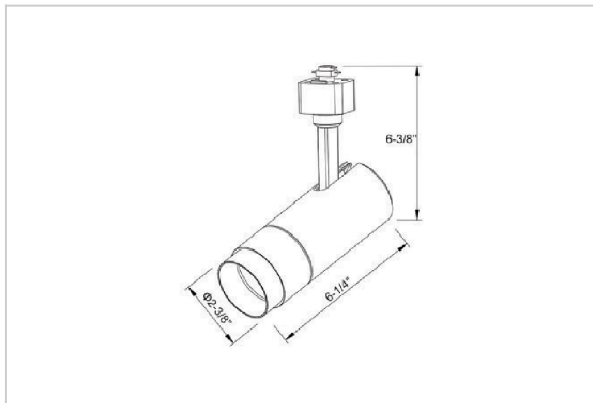

Trang Track Lights

ITEM SKU#: 662187492032

Product Code : IK-RTRANGTL-15W-35K-WH-90C-15D

Voltage	100 - 277 V AC, 50-60 Hz
Lumen Output	1430.1lm
Power	15W
Efficacy	140lm/w
CCT	3500K
CRI	>90
Beam Angle	15°
Light Distribution	Spot
LED Type	COB
LED Light Source	Osram SOLERIQ S 19
Start Time	Instant
Driver	Stand Alone (included)
Operating Position	Swiveling Type
Dimming	Triac Dimming
Construction	Track
Mounting Type	Track Light Structure
Heads	Single Head
Body Material	Aluminium Die cast
Finish	White
Length	6-1/8"
Height	6-3/8"
Diameter	2-3/8"
Application Area	Indoor Applications

Beam Spread (Options)

Spot 15°		Medium 24°		Flood 38°		Wide Flood 60°	
ft	Ø	ft	Ø	ft	Ø	ft	Ø
3.0	0.72	3.0	1.41	3.0	2.03	3.0	3.15
9.0	2.15	9.0	4.22	9.0	6.09	9.0	9.45
15.0	3.58	15.0	7.04	15.0	10.15	15.0	15.75

Trang is a technologically advanced LED track light with incorporated electronic gear and chip on board. It also has a high-quality reflector with three different beam spreads. Moreover, the lamp housing of die-cast aluminum for optimal cooling allows the fixture to last longer than its traditional counterparts.