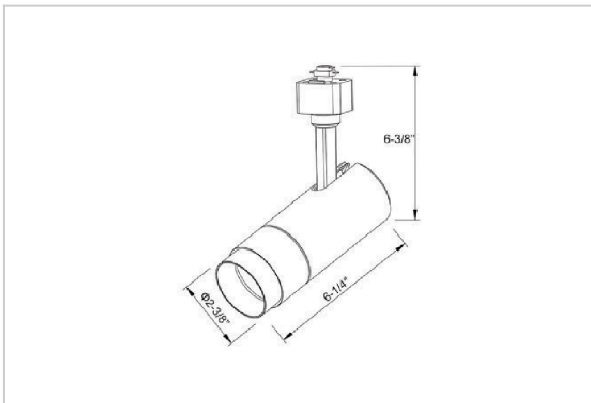

Trang Track Lights

ITEM SKU#: 662187492018

Product Code : IK-RTRANGTL-15W-27K-WH-90C-15D

Voltage	100 - 277 V AC, 50-60 Hz
Lumen Output	1297.14lm
Power	15W
Efficacy	140lm/w
CCT	2700K
CRI	>90
Beam Angle	15°
Light Distribution	Spot
LED Type	COB
LED Light Source	Osram SOLERIQ S 19
Start Time	Instant
Driver	Stand Alone (included)
Operating Position	Swiveling Type
Dimming	Triac Dimming
Construction	Track
Mounting Type	Track Light Structure
Heads	Single Head
Body Material	Aluminium Die cast
Finish	White
Length	6-1/8"
Height	6-3/8"
Diameter	2-3/8"
Application Area	Indoor Applications

Beam Spread (Options)

Spot 15°		Medium 24°		Flood 38°		Wide Flood 60°	
ft	Ø	ft	Ø	ft	Ø	ft	Ø
3.0	0.72	3.0	1.41	3.0	2.03	3.0	3.15
9.0	2.15	9.0	4.22	9.0	6.09	9.0	9.45
15.0	3.58	15.0	7.04	15.0	10.15	15.0	15.75

Trang is a technologically advanced LED track light with incorporated electronic gear and chip on board. It also has a high-quality reflector with three different beam spreads. Moreover, the lamp housing of die-cast aluminum for optimal cooling allows the fixture to last longer than its traditional counterparts.