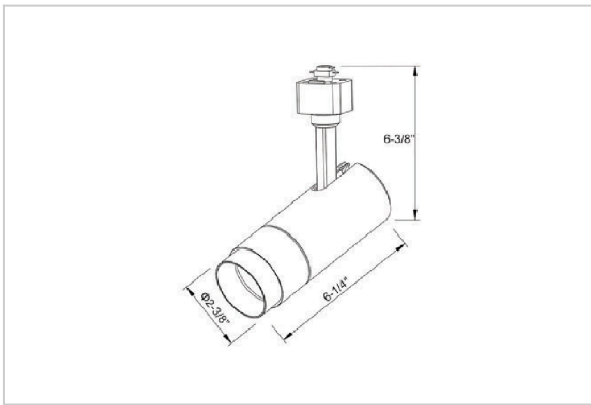

Trang Track Lights

ITEM SKU#: 662187491998

Product Code : IK-RTRANGTL-7W-35K-WH-90C-60D

Voltage	100 - 277 V AC, 50-60 Hz
Lumen Output	596.5lm
Power	7W
Efficacy	140lm/w
CCT	3500K
CRI	>90
Beam Angle	60°
Light Distribution	Wide flood
LED Type	COB
LED Light Source	Osram SOLERIQ S 19
Start Time	Instant
Driver	Stand Alone (included)
Operating Position	Swiveling Type
Dimming	Triac Dimming
Construction	Track
Mounting Type	Track Light Structure
Heads	Single Head
Body Material	Aluminium Die cast
Finish	White
Length	5-3/8"
Height	5-7/8"
Diameter	2"
Application Area	Indoor Applications

Beam Spread (Options)

Spot 15°		Medium 24°		Flood 38°		Wide Flood 60°	
ft	Ø	ft	Ø	ft	Ø	ft	Ø
3.0	0.72	3.0	1.41	3.0	2.03	3.0	3.15
9.0	2.15	9.0	4.22	9.0	6.09	9.0	9.45
15.0	3.58	15.0	7.04	15.0	10.15	15.0	15.75

Trang is a technologically advanced LED track light with incorporated electronic gear and chip on board. It also has a high-quality reflector with three different beam spreads. Moreover, the lamp housing of die-cast aluminum for optimal cooling allows the fixture to last longer than its traditional counterparts.