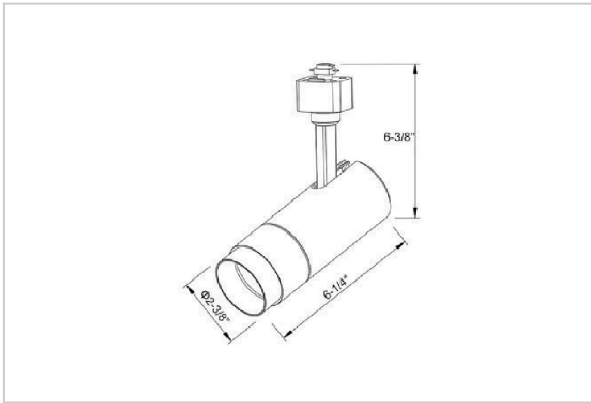

Trang Track Lights

ITEM SKU#: 662187491981

Product Code : IK-RTRANGTL-7W-30K-WH-90C-60D

Voltage	100 - 277 V AC, 50-60 Hz
Lumen Output	568.1lm
Power	7W
Efficacy	140lm/w
CCT	3000K
CRI	>90
Beam Angle	60°
Light Distribution	Wide flood
LED Type	COB
LED Light Source	Osram SOLERIQ S 19
Start Time	Instant
Driver	Stand Alone (included)
Operating Position	Swiveling Type
Dimming	Triac Dimming
Construction	Track
Mounting Type	Track Light Structure
Heads	Single Head
Body Material	Aluminium Die cast
Finish	White
Length	5-3/8"
Height	5-7/8"
Diameter	2"
Application Area	Indoor Applications

Beam Spread (Options)

Spot 15°		Medium 24°		Flood 38°		Wide Flood 60°	
ft	Ø	ft	Ø	ft	Ø	ft	Ø
3.0	0.72	3.0	1.41	3.0	2.03	3.0	3.15
9.0	2.15	9.0	4.22	9.0	6.09	9.0	9.45
15.0	3.58	15.0	7.04	15.0	10.15	15.0	15.75

Trang is a technologically advanced LED track light with incorporated electronic gear and chip on board. It also has a high-quality reflector with three different beam spreads. Moreover, the lamp housing of die-cast aluminum for optimal cooling allows the fixture to last longer than its traditional counterparts.