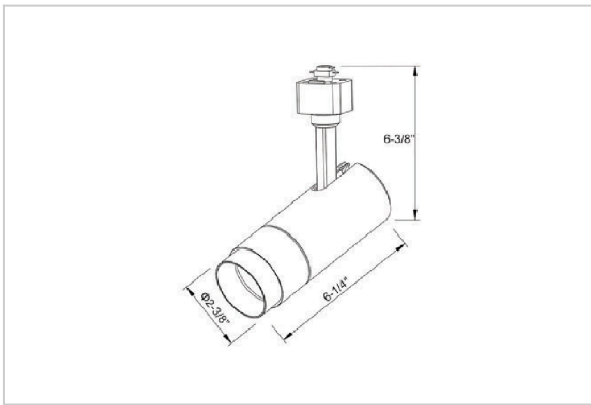

## Product Code : IK-RTRANGTL-7W-40K-WH-90C-38D

Voltage	100 - 277 V AC, 50-60 Hz
Lumen Output	628.86lm
Power	7W
Efficacy	140lm/w
CCT	4000K
CRI	>90
Beam Angle	38°
Light Distribution	Flood
LED Type	COB
LED Light Source	Osram SOLERIQ S 19
Start Time	Instant
Driver	Stand Alone (included)
Operating Position	Swiveling Type
Dimming	Triac Dimming
Construction	Track
Mounting Type	Track Light Structure
Heads	Single Head
Body Material	Aluminium Die cast
Finish	White
Length	5-3/8"
Height	5-7/8"
Diameter	2"
Application Area	Indoor Applications

### Beam Spread (Options)

Spot 15°		Medium 24°		Flood 38°		Wide Flood 60°	
ft	Ø	ft	Ø	ft	Ø	ft	Ø
3.0	0.72	3.0	1.41	3.0	2.03	3.0	3.15
9.0	2.15	9.0	4.22	9.0	6.09	9.0	9.45
15.0	3.58	15.0	7.04	15.0	10.15	15.0	15.75

Trang is a technologically advanced LED track light with incorporated electronic gear and chip on board. It also has a high-quality reflector with three different beam spreads. Moreover, the lamp housing of die-cast aluminum for optimal cooling allows the fixture to last longer than its traditional counterparts.