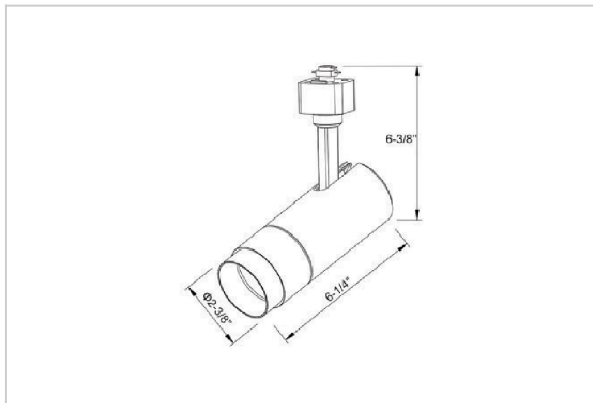

Trang Track Lights

ITEM SKU#: 662187491943

Product Code : IK-RTRANGTL-7W-30K-WH-90C-38D

Voltage	100 - 277 V AC, 50-60 Hz
Lumen Output	570.4lm
Power	7W
Efficacy	140lm/w
CCT	3000K
CRI	>90
Beam Angle	38°
Light Distribution	Flood
LED Type	COB
LED Light Source	Osram SOLERIQ S 19
Start Time	Instant
Driver	Stand Alone (included)
Operating Position	Swiveling Type
Dimming	Triac Dimming
Construction	Track
Mounting Type	Track Light Structure
Heads	Single Head
Body Material	Aluminium Die cast
Finish	White
Length	5-3/8"
Height	5-7/8"
Diameter	2"
Application Area	Indoor Applications

Beam Spread (Options)

Spot 15°		Medium 24°		Flood 38°		Wide Flood 60°	
ft	Ø	ft	Ø	ft	Ø	ft	Ø
3.0	0.72	3.0	1.41	3.0	2.03	3.0	3.15
9.0	2.15	9.0	4.22	9.0	6.09	9.0	9.45
15.0	3.58	15.0	7.04	15.0	10.15	15.0	15.75

Trang is a technologically advanced LED track light with incorporated electronic gear and chip on board. It also has a high-quality reflector with three different beam spreads. Moreover, the lamp housing of die-cast aluminum for optimal cooling allows the fixture to last longer than its traditional counterparts.