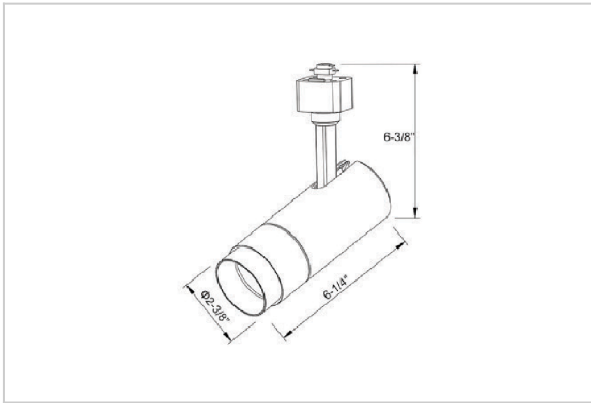

Trang Track Lights

ITEM SKU#: 662187491929

Product Code : IK-RTRANGTL-7W-27K-WH-90C-38D

Voltage	100 - 277 V AC, 50-60 Hz
Lumen Output	543.23lm
Power	7W
Efficacy	140lm/w
CCT	2700K
CRI	>90
Beam Angle	38°
Light Distribution	Flood
LED Type	COB
LED Light Source	Osram SOLERIQ S 19
Start Time	Instant
Driver	Stand Alone (included)
Operating Position	Swiveling Type
Dimming	Triac Dimming
Construction	Track
Mounting Type	Track Light Structure
Heads	Single Head
Body Material	Aluminium Die cast
Finish	White
Length	5-3/8"
Height	5-7/8"
Diameter	2"
Application Area	Indoor Applications

Beam Spread (Options)

Spot 15°		Medium 24°		Flood 38°		Wide Flood 60°	
ft	Ø	ft	Ø	ft	Ø	ft	Ø
3.0	0.72	3.0	1.41	3.0	2.03	3.0	3.15
9.0	2.15	9.0	4.22	9.0	6.09	9.0	9.45
15.0	3.58	15.0	7.04	15.0	10.15	15.0	15.75

Trang is a technologically advanced LED track light with incorporated electronic gear and chip on board. It also has a high-quality reflector with three different beam spreads. Moreover, the lamp housing of die-cast aluminum for optimal cooling allows the fixture to last longer than its traditional counterparts.