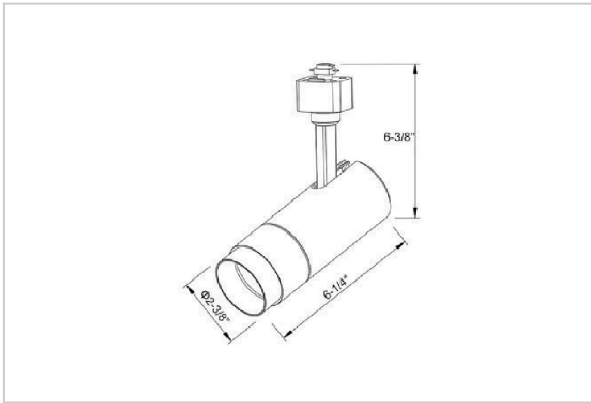

Trang Track Lights

ITEM SKU#: 662187491912

Product Code : IK-RTRANGTL-7W-40K-WH-90C-24D

Voltage	100 - 277 V AC, 50-60 Hz
Lumen Output	633.38lm
Power	7W
Efficacy	140lm/w
CCT	4000K
CRI	>90
Beam Angle	24°
Light Distribution	Medium
LED Type	COB
LED Light Source	Osram SOLERIQ S 19
Start Time	Instant
Driver	Stand Alone (included)
Operating Position	Swiveling Type
Dimming	Triac Dimming
Construction	Track
Mounting Type	Track Light Structure
Heads	Single Head
Body Material	Aluminium Die cast
Finish	White
Length	5-3/8"
Height	5-7/8"
Diameter	2"
Application Area	Indoor Applications

Beam Spread (Options)

Spot 15°		Medium 24°		Flood 38°		Wide Flood 60°	
ft	Ø	ft	Ø	ft	Ø	ft	Ø
3.0	0.72	3.0	1.41	3.0	2.03	3.0	3.15
9.0	2.15	9.0	4.22	9.0	6.09	9.0	9.45
15.0	3.58	15.0	7.04	15.0	10.15	15.0	15.75

Trang is a technologically advanced LED track light with incorporated electronic gear and chip on board. It also has a high-quality reflector with three different beam spreads. Moreover, the lamp housing of die-cast aluminum for optimal cooling allows the fixture to last longer than its traditional counterparts.