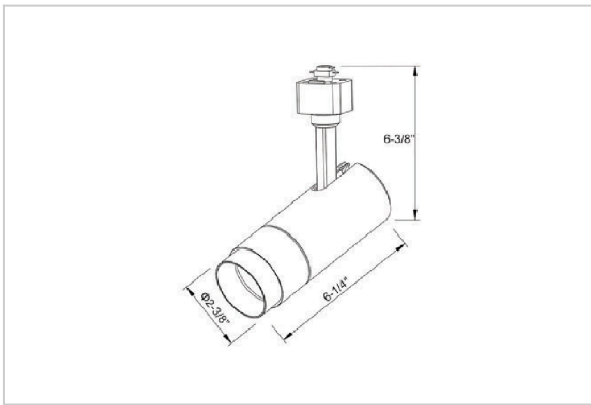

Trang Track Lights

ITEM SKU#: 662187491905

Product Code : IK-RTRANGTL-7W-35K-WH-90C-24D

Voltage	100 - 277 V AC, 50-60 Hz
Lumen Output	603.22lm
Power	7W
Efficacy	140lm/w
CCT	3500K
CRI	>90
Beam Angle	24°
Light Distribution	Medium
LED Type	COB
LED Light Source	Osram SOLERIQ S 19
Start Time	Instant
Driver	Stand Alone (included)
Operating Position	Swiveling Type
Dimming	Triac Dimming
Construction	Track
Mounting Type	Track Light Structure
Heads	Single Head
Body Material	Aluminium Die cast
Finish	White
Length	5-3/8"
Height	5-7/8"
Diameter	2"
Application Area	Indoor Applications

Beam Spread (Options)

Spot 15°		Medium 24°		Flood 38°		Wide Flood 60°	
ft	Ø	ft	Ø	ft	Ø	ft	Ø
3.0	0.72	3.0	1.41	3.0	2.03	3.0	3.15
9.0	2.15	9.0	4.22	9.0	6.09	9.0	9.45
15.0	3.58	15.0	7.04	15.0	10.15	15.0	15.75

Trang is a technologically advanced LED track light with incorporated electronic gear and chip on board. It also has a high-quality reflector with three different beam spreads. Moreover, the lamp housing of die-cast aluminum for optimal cooling allows the fixture to last longer than its traditional counterparts.