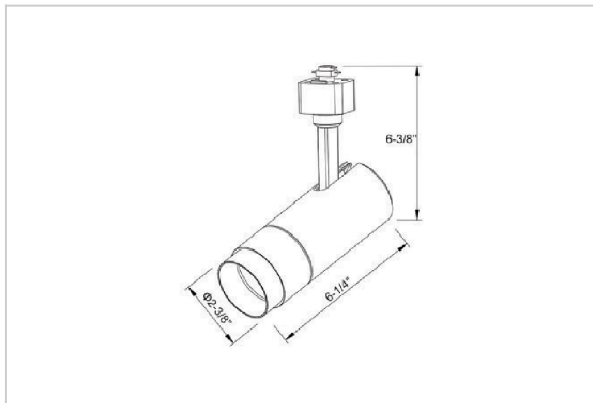

Trang Track Lights

ITEM SKU#: 662187491899

Product Code : IK-RTRANGTL-7W-30K-WH-90C-24D

| | |
|--------------------|--------------------------|
| Voltage | 100 - 277 V AC, 50-60 Hz |
| Lumen Output | 574.5lm |
| Power | 7W |
| Efficacy | 140lm/w |
| CCT | 3000K |
| CRI | >90 |
| Beam Angle | 24° |
| Light Distribution | Medium |
| LED Type | COB |
| LED Light Source | Osram SOLERIQ S 19 |
| Start Time | Instant |
| Driver | Stand Alone (included) |
| Operating Position | Swiveling Type |
| Dimming | Triac Dimming |
| Construction | Track |
| Mounting Type | Track Light Structure |
| Heads | Single Head |
| Body Material | Aluminium Die cast |
| Finish | White |
| Length | 5-3/8" |
| Height | 5-7/8" |
| Diameter | 2" |
| Application Area | Indoor Applications |

Beam Spread (Options)

| Spot 15° | | Medium 24° | | Flood 38° | | Wide Flood 60° | |
|----------|------|------------|------|-----------|-------|----------------|-------|
| ft | Ø | ft | Ø | ft | Ø | ft | Ø |
| 3.0 | 0.72 | 3.0 | 1.41 | 3.0 | 2.03 | 3.0 | 3.15 |
| 9.0 | 2.15 | 9.0 | 4.22 | 9.0 | 6.09 | 9.0 | 9.45 |
| 15.0 | 3.58 | 15.0 | 7.04 | 15.0 | 10.15 | 15.0 | 15.75 |

Trang is a technologically advanced LED track light with incorporated electronic gear and chip on board. It also has a high-quality reflector with three different beam spreads. Moreover, the lamp housing of die-cast aluminum for optimal cooling allows the fixture to last longer than its traditional counterparts.