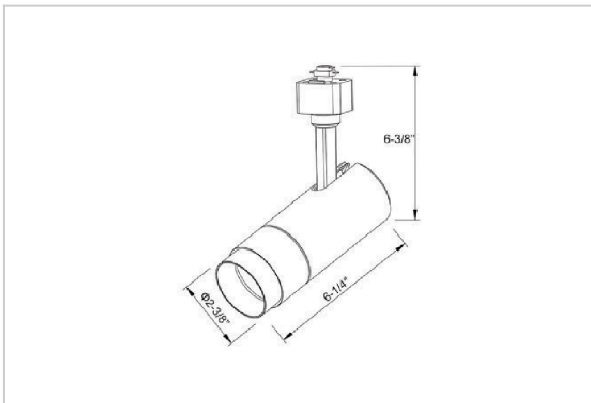

Trang Track Lights

ITEM SKU#: 662187491875

Product Code : IK-RTRANGTL-7W-40K-WH-90C-15D

Voltage	100 - 277 V AC, 50-60 Hz
Lumen Output	639.56lm
Power	7W
Efficacy	140lm/w
CCT	4000K
CRI	>90
Beam Angle	15°
Light Distribution	Spot
LED Type	COB
LED Light Source	Osram SOLERIQ S 19
Start Time	Instant
Driver	Stand Alone (included)
Operating Position	Swiveling Type
Dimming	Triac Dimming
Construction	Track
Mounting Type	Track Light Structure
Heads	Single Head
Body Material	Aluminium Die cast
Finish	White
Length	5-3/8"
Height	5-7/8"
Diameter	2"
Application Area	Indoor Applications

Beam Spread (Options)

Spot 15°		Medium 24°		Flood 38°		Wide Flood 60°	
ft	Ø	ft	Ø	ft	Ø	ft	Ø
3.0	0.72	3.0	1.41	3.0	2.03	3.0	3.15
9.0	2.15	9.0	4.22	9.0	6.09	9.0	9.45
15.0	3.58	15.0	7.04	15.0	10.15	15.0	15.75

Trang is a technologically advanced LED track light with incorporated electronic gear and chip on board. It also has a high-quality reflector with three different beam spreads. Moreover, the lamp housing of die-cast aluminum for optimal cooling allows the fixture to last longer than its traditional counterparts.