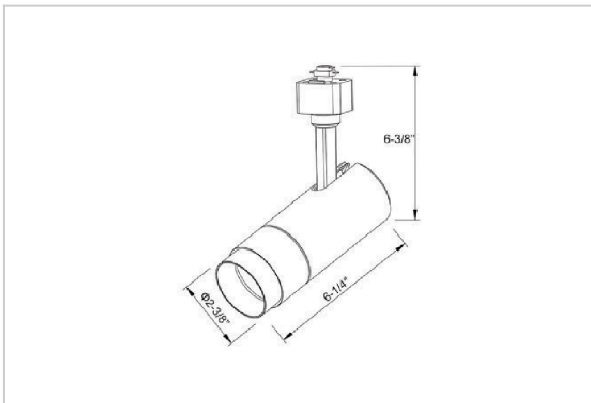

Trang Track Lights

ITEM SKU#: 662187491844

Product Code : IK-RTRANGTL-7W-27K-WH-90C-15D

Voltage	100 - 277 V AC, 50-60 Hz
Lumen Output	552.47lm
Power	7W
Efficacy	140lm/w
CCT	2700K
CRI	>90
Beam Angle	15°
Light Distribution	Spot
LED Type	COB
LED Light Source	Osram SOLERIQ S 19
Start Time	Instant
Driver	Stand Alone (included)
Operating Position	Swiveling Type
Dimming	Triac Dimming
Construction	Track
Mounting Type	Track Light Structure
Heads	Single Head
Body Material	Aluminium Die cast
Finish	White
Length	5-3/8"
Height	5-7/8"
Diameter	2"
Application Area	Indoor Applications

Beam Spread (Options)

Spot 15°		Medium 24°		Flood 38°		Wide Flood 60°	
ft	Ø	ft	Ø	ft	Ø	ft	Ø
3.0	0.72	3.0	1.41	3.0	2.03	3.0	3.15
9.0	2.15	9.0	4.22	9.0	6.09	9.0	9.45
15.0	3.58	15.0	7.04	15.0	10.15	15.0	15.75

Trang is a technologically advanced LED track light with incorporated electronic gear and chip on board. It also has a high-quality reflector with three different beam spreads. Moreover, the lamp housing of die-cast aluminum for optimal cooling allows the fixture to last longer than its traditional counterparts.