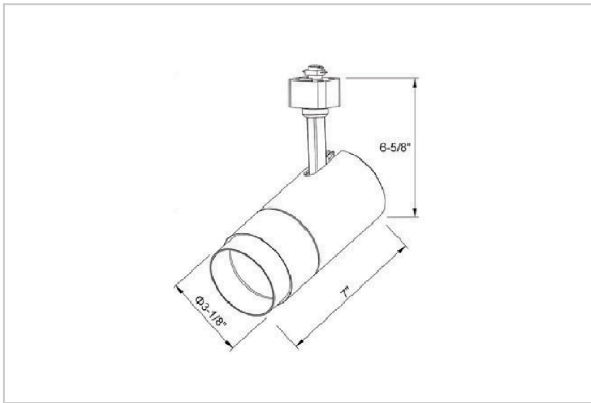

Trang Track Lights

ITEM SKU#: 662187491837

Product Code : IK-RTRANGTL-38W-40K-BL-90C-60D

Voltage	100 - 277 V AC, 50-60 Hz
Lumen Output	3813.43lm
Power	38W
Efficacy	140lm/w
CCT	4000K
CRI	>90
Beam Angle	60°
Light Distribution	Wide flood
LED Type	COB
LED Light Source	Osram SOLERIQ S 19
Start Time	Instant
Driver	Stand Alone (included)
Operating Position	Swiveling Type
Dimming	Triac Dimming
Construction	Track
Mounting Type	Track Light Structure
Heads	Single Head
Body Material	Aluminium Die cast
Finish	Black
Length	7-1/8"
Height	7-5/8"
Diameter	3-3/8"
Application Area	Indoor Applications

Beam Spread (Options)

Spot 15°		Medium 24°		Flood 38°		Wide Flood 60°	
ft	Ø	ft	Ø	ft	Ø	ft	Ø
3.0	0.72	3.0	1.41	3.0	2.03	3.0	3.15
9.0	2.15	9.0	4.22	9.0	6.09	9.0	9.45
15.0	3.58	15.0	7.04	15.0	10.15	15.0	15.75

Trang is a technologically advanced LED track light with incorporated electronic gear and chip on board. It also has a high-quality reflector with three different beam spreads. Moreover, the lamp housing of die-cast aluminum for optimal cooling allows the fixture to last longer than its traditional counterparts.