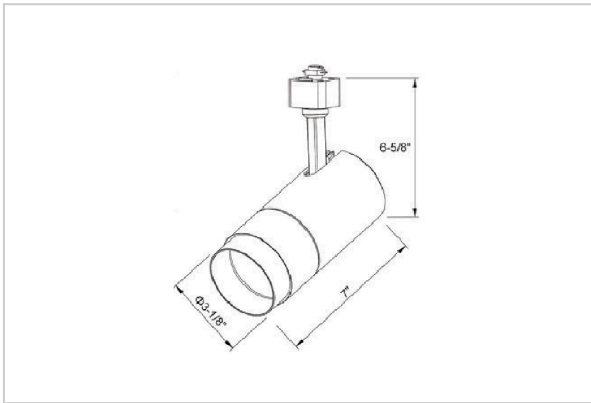

Trang Track Lights

ITEM SKU#: 662187491820

Product Code : IK-RTRANGTL-38W-35K-BL-90C-60D

Voltage	100 - 277 V AC, 50-60 Hz
Lumen Output	3631.84lm
Power	38W
Efficacy	140lm/w
CCT	3500K
CRI	>90
Beam Angle	60°
Light Distribution	Wide flood
LED Type	COB
LED Light Source	Osram SOLERIQ S 19
Start Time	Instant
Driver	Stand Alone (included)
Operating Position	Swiveling Type
Dimming	Triac Dimming
Construction	Track
Mounting Type	Track Light Structure
Heads	Single Head
Body Material	Aluminium Die cast
Finish	Black
Length	7-1/8"
Height	7-5/8"
Diameter	3-3/8"
Application Area	Indoor Applications

Beam Spread (Options)

Spot 15°		Medium 24°		Flood 38°		Wide Flood 60°	
ft	Ø	ft	Ø	ft	Ø	ft	Ø
3.0	0.72	3.0	1.41	3.0	2.03	3.0	3.15
9.0	2.15	9.0	4.22	9.0	6.09	9.0	9.45
15.0	3.58	15.0	7.04	15.0	10.15	15.0	15.75

Trang is a technologically advanced LED track light with incorporated electronic gear and chip on board. It also has a high-quality reflector with three different beam spreads. Moreover, the lamp housing of die-cast aluminum for optimal cooling allows the fixture to last longer than its traditional counterparts.