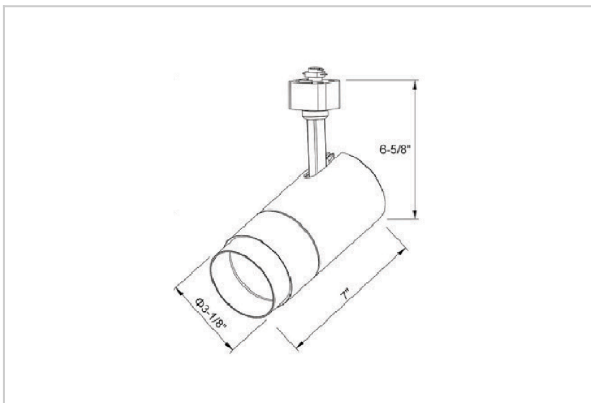

## Product Code : IK-RTRANGTL-38W-30K-BL-90C-60D

Voltage	100 - 277 V AC, 50-60 Hz
Lumen Output	3458.9lm
Power	38W
Efficacy	140lm/w
CCT	3000K
CRI	>90
Beam Angle	60°
Light Distribution	Wide flood
LED Type	COB
LED Light Source	Osram SOLERIQ S 19
Start Time	Instant
Driver	Stand Alone (included)
Operating Position	Swiveling Type
Dimming	Triac Dimming
Construction	Track
Mounting Type	Track Light Structure
Heads	Single Head
Body Material	Aluminium Die cast
Finish	Black
Length	7-1/8"
Height	7-5/8"
Diameter	3-3/8"
Application Area	Indoor Applications

### Beam Spread (Options)

Spot 15°		Medium 24°		Flood 38°		Wide Flood 60°	
ft	Ø	ft	Ø	ft	Ø	ft	Ø
3.0	0.72	3.0	1.41	3.0	2.03	3.0	3.15
9.0	2.15	9.0	4.22	9.0	6.09	9.0	9.45
15.0	3.58	15.0	7.04	15.0	10.15	15.0	15.75

Trang is a technologically advanced LED track light with incorporated electronic gear and chip on board. It also has a high-quality reflector with three different beam spreads. Moreover, the lamp housing of die-cast aluminum for optimal cooling allows the fixture to last longer than its traditional counterparts.