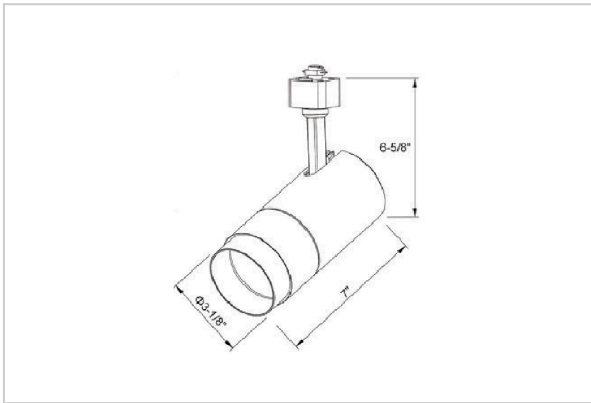

Trang Track Lights

ITEM SKU#: 662187491790

Product Code : IK-RTRANGTL-38W-40K-BL-90C-38D

Voltage	100 - 277 V AC, 50-60 Hz
Lumen Output	3784.55lm
Power	38W
Efficacy	140lm/w
CCT	4000K
CRI	>90
Beam Angle	38°
Light Distribution	Flood
LED Type	COB
LED Light Source	Osram SOLERIQ S 19
Start Time	Instant
Driver	Stand Alone (included)
Operating Position	Swiveling Type
Dimming	Triac Dimming
Construction	Track
Mounting Type	Track Light Structure
Heads	Single Head
Body Material	Aluminium Die cast
Finish	Black
Length	7-1/8"
Height	7-5/8"
Diameter	3-3/8"
Application Area	Indoor Applications

Beam Spread (Options)

Spot 15°		Medium 24°		Flood 38°		Wide Flood 60°	
ft	Ø	ft	Ø	ft	Ø	ft	Ø
3.0	0.72	3.0	1.41	3.0	2.03	3.0	3.15
9.0	2.15	9.0	4.22	9.0	6.09	9.0	9.45
15.0	3.58	15.0	7.04	15.0	10.15	15.0	15.75

Trang is a technologically advanced LED track light with incorporated electronic gear and chip on board. It also has a high-quality reflector with three different beam spreads. Moreover, the lamp housing of die-cast aluminum for optimal cooling allows the fixture to last longer than its traditional counterparts.