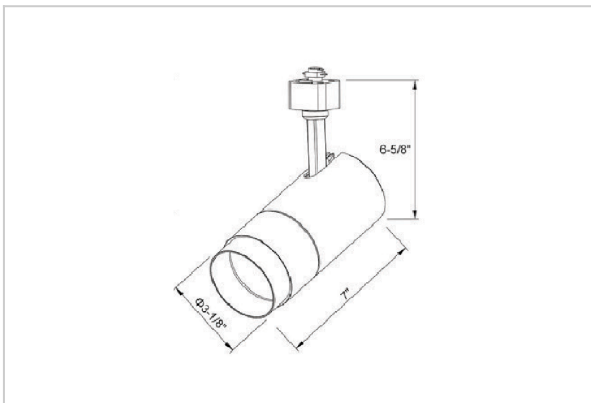

Trang Track Lights

ITEM SKU#: 662187491776

Product Code : IK-RTRANGTL-38W-30K-BL-90C-38D

Voltage	100 - 277 V AC, 50-60 Hz
Lumen Output	3432.7lm
Power	38W
Efficacy	140lm/w
CCT	3000K
CRI	>90
Beam Angle	38°
Light Distribution	Flood
LED Type	COB
LED Light Source	Osram SOLERIQ S 19
Start Time	Instant
Driver	Stand Alone (included)
Operating Position	Swiveling Type
Dimming	Triac Dimming
Construction	Track
Mounting Type	Track Light Structure
Heads	Single Head
Body Material	Aluminium Die cast
Finish	Black
Length	7-1/8"
Height	7-5/8"
Diameter	3-3/8"
Application Area	Indoor Applications

Beam Spread (Options)

Spot 15°		Medium 24°		Flood 38°		Wide Flood 60°	
ft	Ø	ft	Ø	ft	Ø	ft	Ø
3.0	0.72	3.0	1.41	3.0	2.03	3.0	3.15
9.0	2.15	9.0	4.22	9.0	6.09	9.0	9.45
15.0	3.58	15.0	7.04	15.0	10.15	15.0	15.75

Trang is a technologically advanced LED track light with incorporated electronic gear and chip on board. It also has a high-quality reflector with three different beam spreads. Moreover, the lamp housing of die-cast aluminum for optimal cooling allows the fixture to last longer than its traditional counterparts.