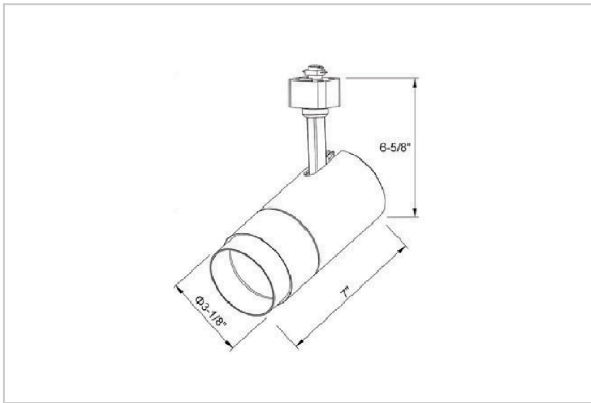

Trang Track Lights

ITEM SKU#: 662187491769

Product Code : IK-RTRANGTL-38W-27K-BL-90C-38D

Voltage	100 - 277 V AC, 50-60 Hz
Lumen Output	3269.23lm
Power	38W
Efficacy	140lm/w
CCT	2700K
CRI	>90
Beam Angle	38°
Light Distribution	Flood
LED Type	COB
LED Light Source	Osram SOLERIQ S 19
Start Time	Instant
Driver	Stand Alone (included)
Operating Position	Swiveling Type
Dimming	Triac Dimming
Construction	Track
Mounting Type	Track Light Structure
Heads	Single Head
Body Material	Aluminium Die cast
Finish	Black
Length	7-1/8"
Height	7-5/8"
Diameter	3-3/8"
Application Area	Indoor Applications

Beam Spread (Options)

Spot 15°		Medium 24°		Flood 38°		Wide Flood 60°	
ft	Ø	ft	Ø	ft	Ø	ft	Ø
3.0	0.72	3.0	1.41	3.0	2.03	3.0	3.15
9.0	2.15	9.0	4.22	9.0	6.09	9.0	9.45
15.0	3.58	15.0	7.04	15.0	10.15	15.0	15.75

Trang is a technologically advanced LED track light with incorporated electronic gear and chip on board. It also has a high-quality reflector with three different beam spreads. Moreover, the lamp housing of die-cast aluminum for optimal cooling allows the fixture to last longer than its traditional counterparts.