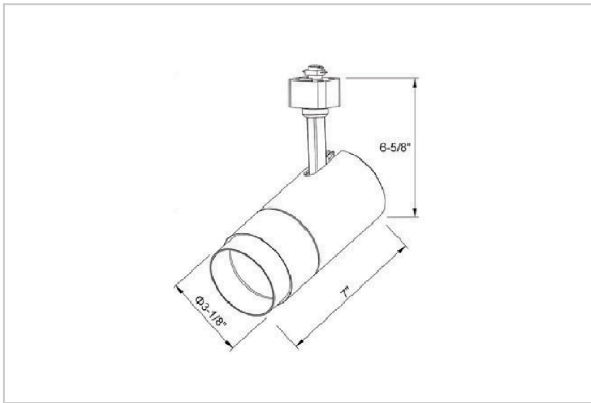

Trang Track Lights

ITEM SKU#: 662187491752

Product Code : IK-RTRANGTL-38W-40K-BL-90C-24D

Voltage	100 - 277 V AC, 50-60 Hz
Lumen Output	3780.8lm
Power	38W
Efficacy	140lm/w
CCT	4000K
CRI	>90
Beam Angle	24°
Light Distribution	Medium
LED Type	COB
LED Light Source	Osram SOLERIQ S 19
Start Time	Instant
Driver	Stand Alone (included)
Operating Position	Swiveling Type
Dimming	Triac Dimming
Construction	Track
Mounting Type	Track Light Structure
Heads	Single Head
Body Material	Aluminium Die cast
Finish	Black
Length	7-1/8"
Height	7-5/8"
Diameter	3-3/8"
Application Area	Indoor Applications

Beam Spread (Options)

Spot 15°		Medium 24°		Flood 38°		Wide Flood 60°	
ft	Ø	ft	Ø	ft	Ø	ft	Ø
3.0	0.72	3.0	1.41	3.0	2.03	3.0	3.15
9.0	2.15	9.0	4.22	9.0	6.09	9.0	9.45
15.0	3.58	15.0	7.04	15.0	10.15	15.0	15.75

Trang is a technologically advanced LED track light with incorporated electronic gear and chip on board. It also has a high-quality reflector with three different beam spreads. Moreover, the lamp housing of die-cast aluminum for optimal cooling allows the fixture to last longer than its traditional counterparts.