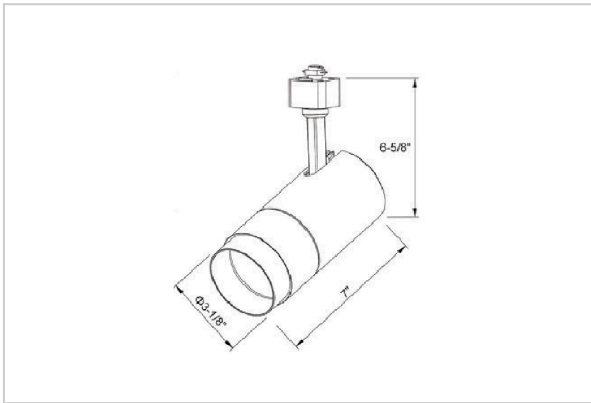

## Product Code : IK-RTRANGTL-38W-35K-BL-90C-24D

Voltage	100 - 277 V AC, 50-60 Hz
Lumen Output	3600.76lm
Power	38W
Efficacy	140lm/w
CCT	3500K
CRI	>90
Beam Angle	24°
Light Distribution	Medium
LED Type	COB
LED Light Source	Osram SOLERIQ S 19
Start Time	Instant
Driver	Stand Alone (included)
Operating Position	Swiveling Type
Dimming	Triac Dimming
Construction	Track
Mounting Type	Track Light Structure
Heads	Single Head
Body Material	Aluminium Die cast
Finish	Black
Length	7-1/8"
Height	7-5/8"
Diameter	3-3/8"
Application Area	Indoor Applications

### Beam Spread (Options)

Spot 15°		Medium 24°		Flood 38°		Wide Flood 60°	
ft	Ø	ft	Ø	ft	Ø	ft	Ø
3.0	0.72	3.0	1.41	3.0	2.03	3.0	3.15
9.0	2.15	9.0	4.22	9.0	6.09	9.0	9.45
15.0	3.58	15.0	7.04	15.0	10.15	15.0	15.75

Trang is a technologically advanced LED track light with incorporated electronic gear and chip on board. It also has a high-quality reflector with three different beam spreads. Moreover, the lamp housing of die-cast aluminum for optimal cooling allows the fixture to last longer than its traditional counterparts.