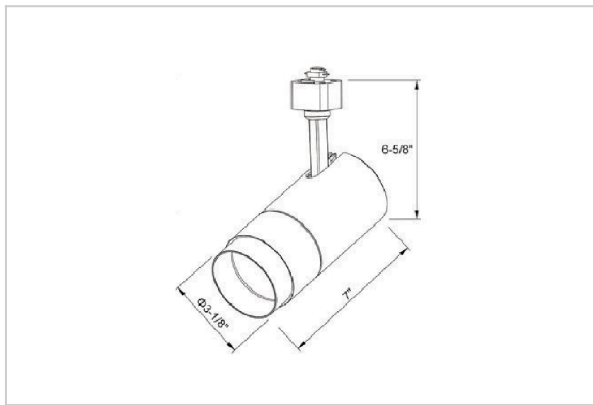

Trang Track Lights

ITEM SKU#: 662187491714

Product Code : IK-RTRANGTL-38W-40K-BL-90C-15D

Voltage	100 - 277 V AC, 50-60 Hz
Lumen Output	3776.17lm
Power	38W
Efficacy	140lm/w
CCT	4000K
CRI	>90
Beam Angle	15°
Light Distribution	Spot
LED Type	COB
LED Light Source	Osram SOLERIQ S 19
Start Time	Instant
Driver	Stand Alone (included)
Operating Position	Swiveling Type
Dimming	Triac Dimming
Construction	Track
Mounting Type	Track Light Structure
Heads	Single Head
Body Material	Aluminium Die cast
Finish	Black
Length	7-1/8"
Height	7-5/8"
Diameter	3-3/8"
Application Area	Indoor Applications

Beam Spread (Options)

Spot 15°		Medium 24°		Flood 38°		Wide Flood 60°	
ft	Ø	ft	Ø	ft	Ø	ft	Ø
3.0	0.72	3.0	1.41	3.0	2.03	3.0	3.15
9.0	2.15	9.0	4.22	9.0	6.09	9.0	9.45
15.0	3.58	15.0	7.04	15.0	10.15	15.0	15.75

Trang is a technologically advanced LED track light with incorporated electronic gear and chip on board. It also has a high-quality reflector with three different beam spreads. Moreover, the lamp housing of die-cast aluminum for optimal cooling allows the fixture to last longer than its traditional counterparts.