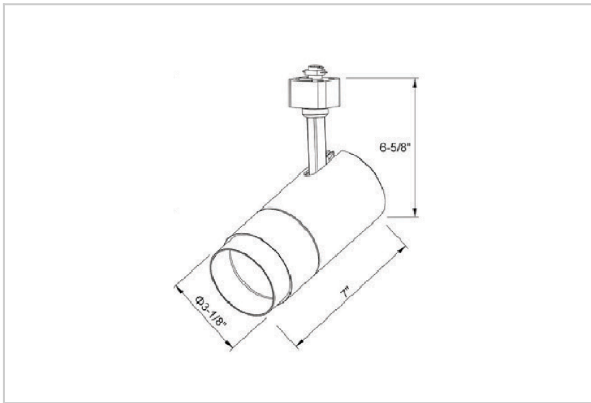

Trang Track Lights

ITEM SKU#: 662187491707

Product Code : IK-RTRANGTL-38W-35K-BL-90C-15D

Voltage	100 - 277 V AC, 50-60 Hz
Lumen Output	3596.35lm
Power	38W
Efficacy	140lm/w
CCT	3500K
CRI	>90
Beam Angle	15°
Light Distribution	Spot
LED Type	COB
LED Light Source	Osram SOLERIQ S 19
Start Time	Instant
Driver	Stand Alone (included)
Operating Position	Swiveling Type
Dimming	Triac Dimming
Construction	Track
Mounting Type	Track Light Structure
Heads	Single Head
Body Material	Aluminium Die cast
Finish	Black
Length	7-1/8"
Height	7-5/8"
Diameter	3-3/8"
Application Area	Indoor Applications

Beam Spread (Options)

Spot 15°		Medium 24°		Flood 38°		Wide Flood 60°	
ft	Ø	ft	Ø	ft	Ø	ft	Ø
3.0	0.72	3.0	1.41	3.0	2.03	3.0	3.15
9.0	2.15	9.0	4.22	9.0	6.09	9.0	9.45
15.0	3.58	15.0	7.04	15.0	10.15	15.0	15.75

Trang is a technologically advanced LED track light with incorporated electronic gear and chip on board. It also has a high-quality reflector with three different beam spreads. Moreover, the lamp housing of die-cast aluminum for optimal cooling allows the fixture to last longer than its traditional counterparts.