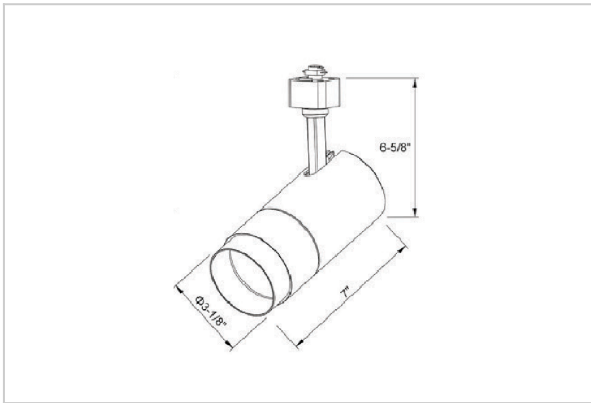

Trang Track Lights

ITEM SKU#: 662187491684

Product Code : IK-RTRANGTL-38W-27K-BL-90C-15D

Voltage	100 - 277 V AC, 50-60 Hz
Lumen Output	3262.1lm
Power	38W
Efficacy	140lm/w
CCT	2700K
CRI	>90
Beam Angle	15°
Light Distribution	Spot
LED Type	COB
LED Light Source	Osram SOLERIQ S 19
Start Time	Instant
Driver	Stand Alone (included)
Operating Position	Swiveling Type
Dimming	Triac Dimming
Construction	Track
Mounting Type	Track Light Structure
Heads	Single Head
Body Material	Aluminium Die cast
Finish	Black
Length	7-1/8"
Height	7-5/8"
Diameter	3-3/8"
Application Area	Indoor Applications

Beam Spread (Options)

Spot 15°		Medium 24°		Flood 38°		Wide Flood 60°	
ft	Ø	ft	Ø	ft	Ø	ft	Ø
3.0	0.72	3.0	1.41	3.0	2.03	3.0	3.15
9.0	2.15	9.0	4.22	9.0	6.09	9.0	9.45
15.0	3.58	15.0	7.04	15.0	10.15	15.0	15.75

Trang is a technologically advanced LED track light with incorporated electronic gear and chip on board. It also has a high-quality reflector with three different beam spreads. Moreover, the lamp housing of die-cast aluminum for optimal cooling allows the fixture to last longer than its traditional counterparts.