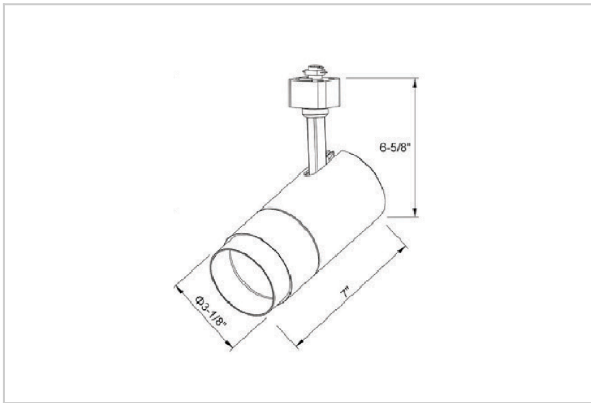

Trang Track Lights

ITEM SKU#: 662187491677

Product Code : IK-RTRANGTL-30W-40K-BL-90C-60D

Voltage	100 - 277 V AC, 50-60 Hz
Lumen Output	3013.46lm
Power	30W
Efficacy	140lm/w
CCT	4000K
CRI	>90
Beam Angle	60°
Light Distribution	Wide flood
LED Type	COB
LED Light Source	Osram SOLERIQ S 19
Start Time	Instant
Driver	Stand Alone (included)
Operating Position	Swiveling Type
Dimming	Triac Dimming
Construction	Track
Mounting Type	Track Light Structure
Heads	Single Head
Body Material	Aluminium Die cast
Finish	Black
Length	6-7/8"
Height	7-1/8"
Diameter	3"
Application Area	Indoor Applications

Beam Spread (Options)

Spot 15°		Medium 24°		Flood 38°		Wide Flood 60°	
ft	Ø	ft	Ø	ft	Ø	ft	Ø
3.0	0.72	3.0	1.41	3.0	2.03	3.0	3.15
9.0	2.15	9.0	4.22	9.0	6.09	9.0	9.45
15.0	3.58	15.0	7.04	15.0	10.15	15.0	15.75

Trang is a technologically advanced LED track light with incorporated electronic gear and chip on board. It also has a high-quality reflector with three different beam spreads. Moreover, the lamp housing of die-cast aluminum for optimal cooling allows the fixture to last longer than its traditional counterparts.