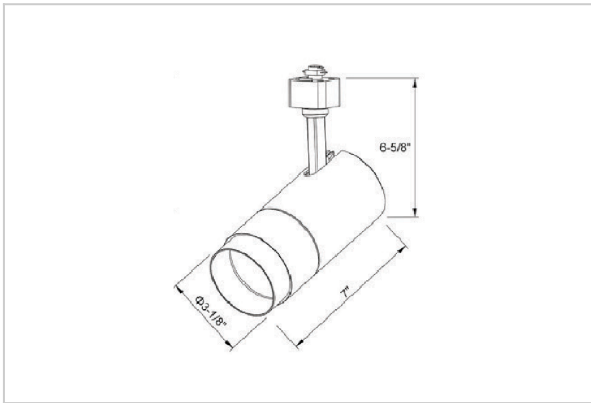

## Product Code : IK-RTRANGTL-30W-35K-BL-90C-60D

Voltage	100 - 277 V AC, 50-60 Hz
Lumen Output	2869.96lm
Power	30W
Efficacy	140lm/w
CCT	3500K
CRI	>90
Beam Angle	60°
Light Distribution	Wide flood
LED Type	COB
LED Light Source	Osram SOLERIQ S 19
Start Time	Instant
Driver	Stand Alone (included)
Operating Position	Swiveling Type
Dimming	Triac Dimming
Construction	Track
Mounting Type	Track Light Structure
Heads	Single Head
Body Material	Aluminium Die cast
Finish	Black
Length	6-7/8"
Height	7-1/8"
Diameter	3"
Application Area	Indoor Applications

### Beam Spread (Options)

Spot 15°		Medium 24°		Flood 38°		Wide Flood 60°	
ft	Ø	ft	Ø	ft	Ø	ft	Ø
3.0	0.72	3.0	1.41	3.0	2.03	3.0	3.15
9.0	2.15	9.0	4.22	9.0	6.09	9.0	9.45
15.0	3.58	15.0	7.04	15.0	10.15	15.0	15.75

Trang is a technologically advanced LED track light with incorporated electronic gear and chip on board. It also has a high-quality reflector with three different beam spreads. Moreover, the lamp housing of die-cast aluminum for optimal cooling allows the fixture to last longer than its traditional counterparts.