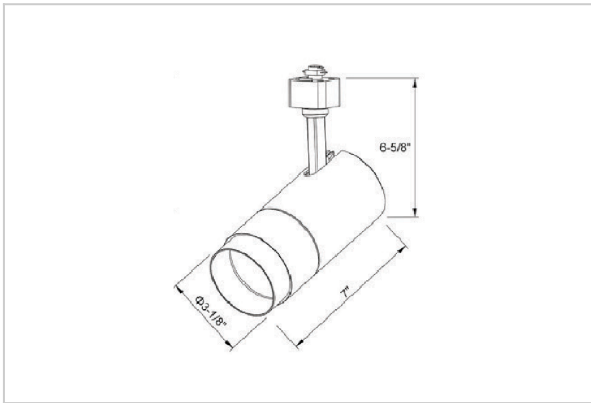

## Product Code : IK-RTRANGTL-30W-27K-BL-90C-60D

Voltage	100 - 277 V AC, 50-60 Hz
Lumen Output	2603.14lm
Power	30W
Efficacy	140lm/w
CCT	2700K
CRI	>90
Beam Angle	60°
Light Distribution	Wide flood
LED Type	COB
LED Light Source	Osram SOLERIQ S 19
Start Time	Instant
Driver	Stand Alone (included)
Operating Position	Swiveling Type
Dimming	Triac Dimming
Construction	Track
Mounting Type	Track Light Structure
Heads	Single Head
Body Material	Aluminium Die cast
Finish	Black
Length	6-7/8"
Height	7-1/8"
Diameter	3"
Application Area	Indoor Applications

### Beam Spread (Options)

Spot 15°		Medium 24°		Flood 38°		Wide Flood 60°	
ft	Ø	ft	Ø	ft	Ø	ft	Ø
3.0	0.72	3.0	1.41	3.0	2.03	3.0	3.15
9.0	2.15	9.0	4.22	9.0	6.09	9.0	9.45
15.0	3.58	15.0	7.04	15.0	10.15	15.0	15.75

Trang is a technologically advanced LED track light with incorporated electronic gear and chip on board. It also has a high-quality reflector with three different beam spreads. Moreover, the lamp housing of die-cast aluminum for optimal cooling allows the fixture to last longer than its traditional counterparts.