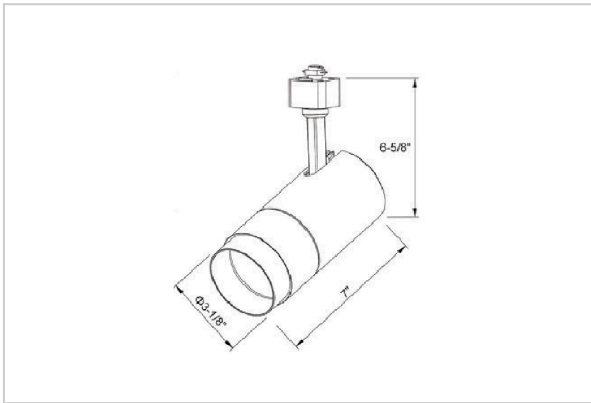

Trang Track Lights

ITEM SKU#: 662187491622

Product Code : IK-RTRANGTL-30W-35K-BL-90C-38D

Voltage	100 - 277 V AC, 50-60 Hz
Lumen Output	2848.96lm
Power	30W
Efficacy	140lm/w
CCT	3500K
CRI	>90
Beam Angle	38°
Light Distribution	Flood
LED Type	COB
LED Light Source	Osram SOLERIQ S 19
Start Time	Instant
Driver	Stand Alone (included)
Operating Position	Swiveling Type
Dimming	Triac Dimming
Construction	Track
Mounting Type	Track Light Structure
Heads	Single Head
Body Material	Aluminium Die cast
Finish	Black
Length	6-7/8"
Height	7-1/8"
Diameter	3"
Application Area	Indoor Applications

Beam Spread (Options)

Spot 15°		Medium 24°		Flood 38°		Wide Flood 60°	
ft	Ø	ft	Ø	ft	Ø	ft	Ø
3.0	0.72	3.0	1.41	3.0	2.03	3.0	3.15
9.0	2.15	9.0	4.22	9.0	6.09	9.0	9.45
15.0	3.58	15.0	7.04	15.0	10.15	15.0	15.75

Trang is a technologically advanced LED track light with incorporated electronic gear and chip on board. It also has a high-quality reflector with three different beam spreads. Moreover, the lamp housing of die-cast aluminum for optimal cooling allows the fixture to last longer than its traditional counterparts.