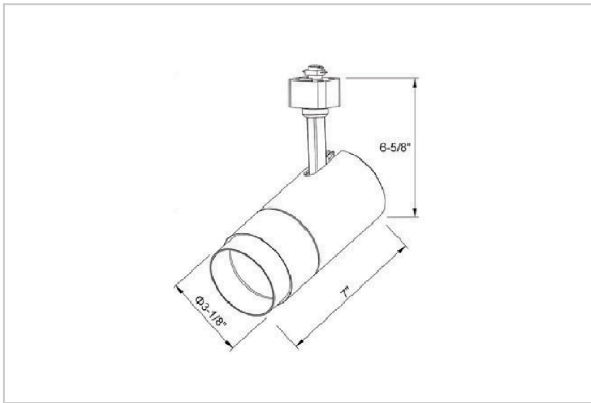

Trang Track Lights

ITEM SKU#: 662187491615

Product Code : IK-RTRANGTL-30W-30K-BL-90C-38D

Voltage	100 - 277 V AC, 50-60 Hz
Lumen Output	2713.3lm
Power	30W
Efficacy	140lm/w
CCT	3000K
CRI	>90
Beam Angle	38°
Light Distribution	Flood
LED Type	COB
LED Light Source	Osram SOLERIQ S 19
Start Time	Instant
Driver	Stand Alone (included)
Operating Position	Swiveling Type
Dimming	Triac Dimming
Construction	Track
Mounting Type	Track Light Structure
Heads	Single Head
Body Material	Aluminium Die cast
Finish	Black
Length	6-7/8"
Height	7-1/8"
Diameter	3"
Application Area	Indoor Applications

Beam Spread (Options)

Spot 15°		Medium 24°		Flood 38°		Wide Flood 60°	
ft	Ø	ft	Ø	ft	Ø	ft	Ø
3.0	0.72	3.0	1.41	3.0	2.03	3.0	3.15
9.0	2.15	9.0	4.22	9.0	6.09	9.0	9.45
15.0	3.58	15.0	7.04	15.0	10.15	15.0	15.75

Trang is a technologically advanced LED track light with incorporated electronic gear and chip on board. It also has a high-quality reflector with three different beam spreads. Moreover, the lamp housing of die-cast aluminum for optimal cooling allows the fixture to last longer than its traditional counterparts.