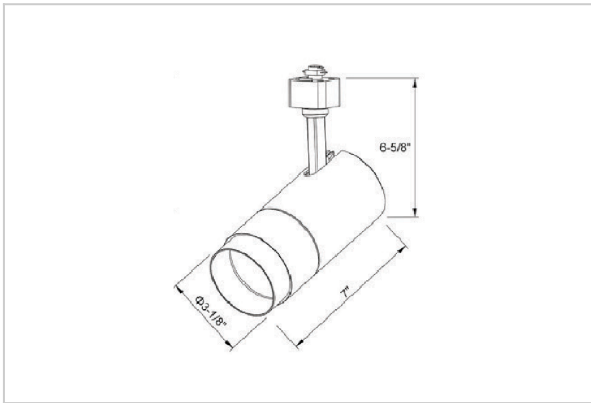

Trang Track Lights

ITEM SKU#: 662187491608

Product Code : IK-RTRANGTL-30W-27K-BL-90C-38D

Voltage	100 - 277 V AC, 50-60 Hz
Lumen Output	2584.09lm
Power	30W
Efficacy	140lm/w
CCT	2700K
CRI	>90
Beam Angle	38°
Light Distribution	Flood
LED Type	COB
LED Light Source	Osram SOLERIQ S 19
Start Time	Instant
Driver	Stand Alone (included)
Operating Position	Swiveling Type
Dimming	Triac Dimming
Construction	Track
Mounting Type	Track Light Structure
Heads	Single Head
Body Material	Aluminium Die cast
Finish	Black
Length	6-7/8"
Height	7-1/8"
Diameter	3"
Application Area	Indoor Applications

Beam Spread (Options)

Spot 15°		Medium 24°		Flood 38°		Wide Flood 60°	
ft	Ø	ft	Ø	ft	Ø	ft	Ø
3.0	0.72	3.0	1.41	3.0	2.03	3.0	3.15
9.0	2.15	9.0	4.22	9.0	6.09	9.0	9.45
15.0	3.58	15.0	7.04	15.0	10.15	15.0	15.75

Trang is a technologically advanced LED track light with incorporated electronic gear and chip on board. It also has a high-quality reflector with three different beam spreads. Moreover, the lamp housing of die-cast aluminum for optimal cooling allows the fixture to last longer than its traditional counterparts.