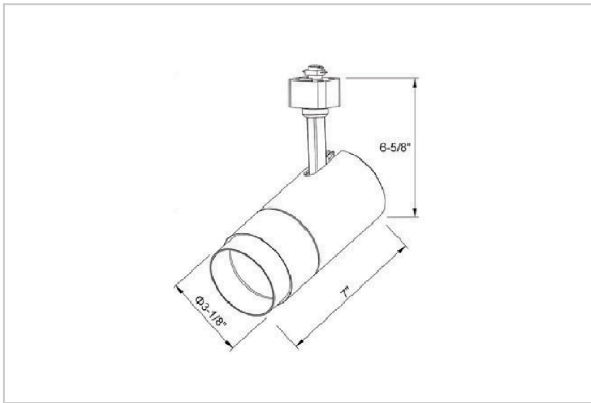

Trang Track Lights

ITEM SKU#: 662187491578

Product Code : IK-RTRANGTL-30W-30K-BL-90C-24D

Voltage	100 - 277 V AC, 50-60 Hz
Lumen Output	2711.1lm
Power	30W
Efficacy	140lm/w
CCT	3000K
CRI	>90
Beam Angle	24°
Light Distribution	Medium
LED Type	COB
LED Light Source	Osram SOLERIQ S 19
Start Time	Instant
Driver	Stand Alone (included)
Operating Position	Swiveling Type
Dimming	Triac Dimming
Construction	Track
Mounting Type	Track Light Structure
Heads	Single Head
Body Material	Aluminium Die cast
Finish	Black
Length	6-7/8"
Height	7-1/8"
Diameter	3"
Application Area	Indoor Applications

Beam Spread (Options)

Spot 15°		Medium 24°		Flood 38°		Wide Flood 60°	
ft	Ø	ft	Ø	ft	Ø	ft	Ø
3.0	0.72	3.0	1.41	3.0	2.03	3.0	3.15
9.0	2.15	9.0	4.22	9.0	6.09	9.0	9.45
15.0	3.58	15.0	7.04	15.0	10.15	15.0	15.75

Trang is a technologically advanced LED track light with incorporated electronic gear and chip on board. It also has a high-quality reflector with three different beam spreads. Moreover, the lamp housing of die-cast aluminum for optimal cooling allows the fixture to last longer than its traditional counterparts.