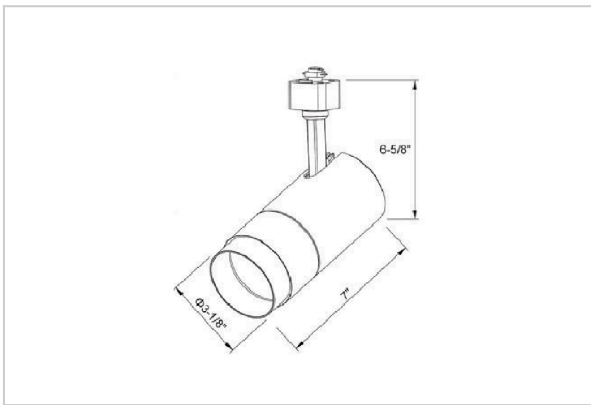

## Product Code : IK-RTRANGTL-30W-27K-BL-90C-24D

Voltage	100 - 277 V AC, 50-60 Hz
Lumen Output	2582lm
Power	30W
Efficacy	140lm/w
CCT	2700K
CRI	>90
Beam Angle	24°
Light Distribution	Medium
LED Type	COB
LED Light Source	Osram SOLERIQ S 19
Start Time	Instant
Driver	Stand Alone (included)
Operating Position	Swiveling Type
Dimming	Triac Dimming
Construction	Track
Mounting Type	Track Light Structure
Heads	Single Head
Body Material	Aluminium Die cast
Finish	Black
Length	6-7/8"
Height	7-1/8"
Diameter	3"
Application Area	Indoor Applications

### Beam Spread (Options)

Spot 15°		Medium 24°		Flood 38°		Wide Flood 60°	
ft	Ø	ft	Ø	ft	Ø	ft	Ø
3.0	0.72	3.0	1.41	3.0	2.03	3.0	3.15
9.0	2.15	9.0	4.22	9.0	6.09	9.0	9.45
15.0	3.58	15.0	7.04	15.0	10.15	15.0	15.75

Trang is a technologically advanced LED track light with incorporated electronic gear and chip on board. It also has a high-quality reflector with three different beam spreads. Moreover, the lamp housing of die-cast aluminum for optimal cooling allows the fixture to last longer than its traditional counterparts.