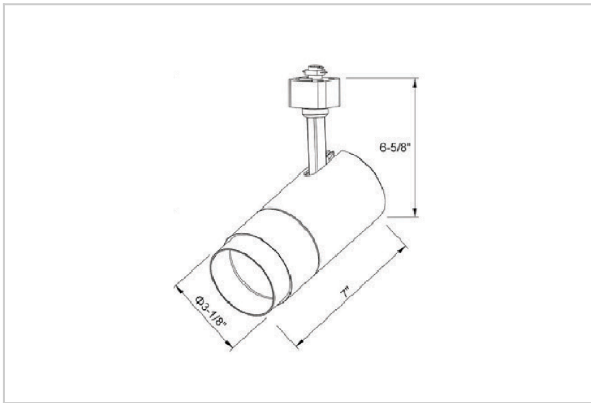

Trang Track Lights

ITEM SKU#: 662187491554

Product Code : IK-RTRANGTL-30W-40K-BL-90C-15D

Voltage	100 - 277 V AC, 50-60 Hz
Lumen Output	2986.45lm
Power	30W
Efficacy	140lm/w
CCT	4000K
CRI	>90
Beam Angle	15°
Light Distribution	Spot
LED Type	COB
LED Light Source	Osram SOLERIQ S 19
Start Time	Instant
Driver	Stand Alone (included)
Operating Position	Swiveling Type
Dimming	Triac Dimming
Construction	Track
Mounting Type	Track Light Structure
Heads	Single Head
Body Material	Aluminium Die cast
Finish	Black
Length	6-7/8"
Height	7-1/8"
Diameter	3"
Application Area	Indoor Applications

Beam Spread (Options)

Spot 15°		Medium 24°		Flood 38°		Wide Flood 60°	
ft	Ø	ft	Ø	ft	Ø	ft	Ø
3.0	0.72	3.0	1.41	3.0	2.03	3.0	3.15
9.0	2.15	9.0	4.22	9.0	6.09	9.0	9.45
15.0	3.58	15.0	7.04	15.0	10.15	15.0	15.75

Trang is a technologically advanced LED track light with incorporated electronic gear and chip on board. It also has a high-quality reflector with three different beam spreads. Moreover, the lamp housing of die-cast aluminum for optimal cooling allows the fixture to last longer than its traditional counterparts.