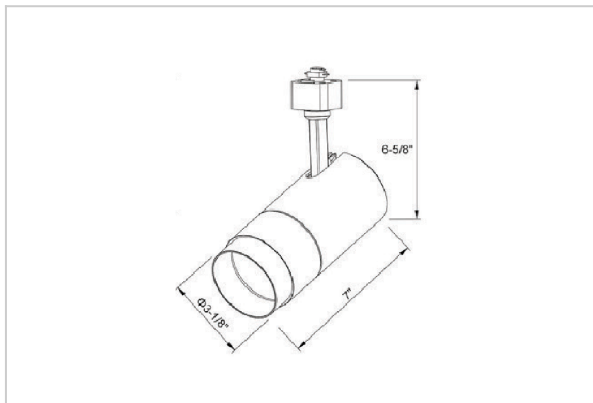

Trang Track Lights

ITEM SKU#: 662187491547

Product Code : IK-RTRANGTL-30W-35K-BL-90C-15D

Voltage	100 - 277 V AC, 50-60 Hz
Lumen Output	2844.24lm
Power	30W
Efficacy	140lm/w
CCT	3500K
CRI	>90
Beam Angle	15°
Light Distribution	Spot
LED Type	COB
LED Light Source	Osram SOLERIQ S 19
Start Time	Instant
Driver	Stand Alone (included)
Operating Position	Swiveling Type
Dimming	Triac Dimming
Construction	Track
Mounting Type	Track Light Structure
Heads	Single Head
Body Material	Aluminium Die cast
Finish	Black
Length	6-7/8"
Height	7-1/8"
Diameter	3"
Application Area	Indoor Applications

Beam Spread (Options)

Spot 15°		Medium 24°		Flood 38°		Wide Flood 60°	
ft	Ø	ft	Ø	ft	Ø	ft	Ø
3.0	0.72	3.0	1.41	3.0	2.03	3.0	3.15
9.0	2.15	9.0	4.22	9.0	6.09	9.0	9.45
15.0	3.58	15.0	7.04	15.0	10.15	15.0	15.75

Trang is a technologically advanced LED track light with incorporated electronic gear and chip on board. It also has a high-quality reflector with three different beam spreads. Moreover, the lamp housing of die-cast aluminum for optimal cooling allows the fixture to last longer than its traditional counterparts.