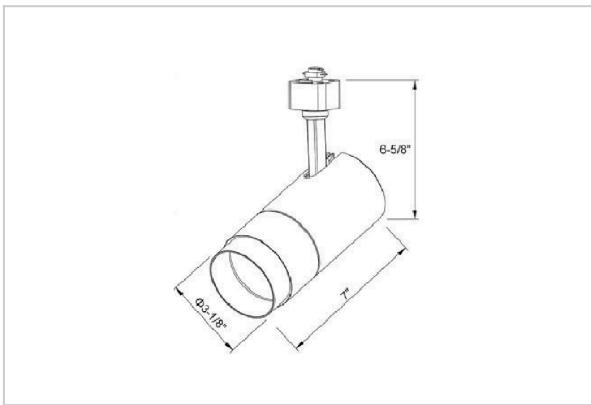

## Product Code : IK-RTRANGTL-30W-30K-BL-90C-15D

Voltage	100 - 277 V AC, 50-60 Hz
Lumen Output	2708.8lm
Power	30W
Efficacy	140lm/w
CCT	3000K
CRI	>90
Beam Angle	15°
Light Distribution	Spot
LED Type	COB
LED Light Source	Osram SOLERIQ S 19
Start Time	Instant
Driver	Stand Alone (included)
Operating Position	Swiveling Type
Dimming	Triac Dimming
Construction	Track
Mounting Type	Track Light Structure
Heads	Single Head
Body Material	Aluminium Die cast
Finish	Black
Length	6-7/8"
Height	7-1/8"
Diameter	3"
Application Area	Indoor Applications

### Beam Spread (Options)

Spot 15°		Medium 24°		Flood 38°		Wide Flood 60°	
ft	Ø	ft	Ø	ft	Ø	ft	Ø
3.0	0.72	3.0	1.41	3.0	2.03	3.0	3.15
9.0	2.15	9.0	4.22	9.0	6.09	9.0	9.45
15.0	3.58	15.0	7.04	15.0	10.15	15.0	15.75

Trang is a technologically advanced LED track light with incorporated electronic gear and chip on board. It also has a high-quality reflector with three different beam spreads. Moreover, the lamp housing of die-cast aluminum for optimal cooling allows the fixture to last longer than its traditional counterparts.