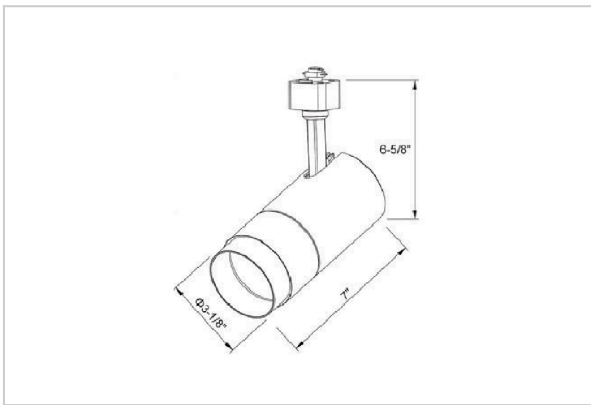

Trang Track Lights

ITEM SKU#: 662187491516

Product Code : IK-RTRANGTL-30W-27K-BL-90C-15D

| | |
|--------------------|--------------------------|
| Voltage | 100 - 277 V AC, 50-60 Hz |
| Lumen Output | 2579.8lm |
| Power | 30W |
| Efficacy | 140lm/w |
| CCT | 2700K |
| CRI | >90 |
| Beam Angle | 15° |
| Light Distribution | Spot |
| LED Type | COB |
| LED Light Source | Osram SOLERIQ S 19 |
| Start Time | Instant |
| Driver | Stand Alone (included) |
| Operating Position | Swiveling Type |
| Dimming | Triac Dimming |
| Construction | Track |
| Mounting Type | Track Light Structure |
| Heads | Single Head |
| Body Material | Aluminium Die cast |
| Finish | Black |
| Length | 6-7/8" |
| Height | 7-1/8" |
| Diameter | 3" |
| Application Area | Indoor Applications |

Beam Spread (Options)

| Spot 15° | | Medium 24° | | Flood 38° | | Wide Flood 60° | |
|----------|------|------------|------|-----------|-------|----------------|-------|
| ft | Ø | ft | Ø | ft | Ø | ft | Ø |
| 3.0 | 0.72 | 3.0 | 1.41 | 3.0 | 2.03 | 3.0 | 3.15 |
| 9.0 | 2.15 | 9.0 | 4.22 | 9.0 | 6.09 | 9.0 | 9.45 |
| 15.0 | 3.58 | 15.0 | 7.04 | 15.0 | 10.15 | 15.0 | 15.75 |

Trang is a technologically advanced LED track light with incorporated electronic gear and chip on board. It also has a high-quality reflector with three different beam spreads. Moreover, the lamp housing of die-cast aluminum for optimal cooling allows the fixture to last longer than its traditional counterparts.