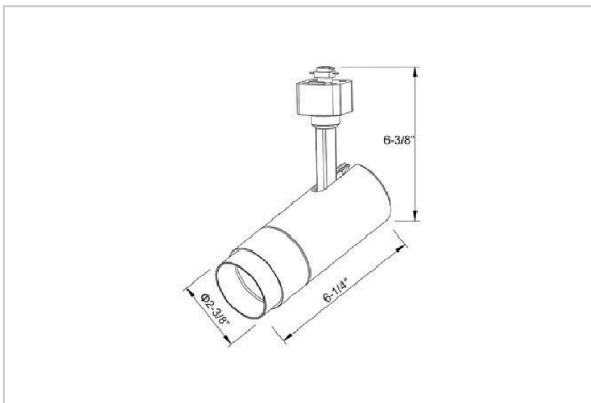

## Product Code : IK-RTRANGTL-20W-40K-BL-90C-60D

Voltage	100 - 277 V AC, 50-60 Hz
Lumen Output	1883.29lm
Power	20W
Efficacy	140lm/w
CCT	4000K
CRI	>90
Beam Angle	60°
Light Distribution	Wide flood
LED Type	COB
LED Light Source	Osram SOLERIQ S 19
Start Time	Instant
Driver	Stand Alone (included)
Operating Position	Swiveling Type
Dimming	Triac Dimming
Construction	Track
Mounting Type	Track Light Structure
Heads	Single Head
Body Material	Aluminium Die cast
Finish	Black
Length	6-1/4"
Height	6-3/4"
Diameter	2-1/2"
Application Area	Indoor Applications

### Beam Spread (Options)

Spot 15°		Medium 24°		Flood 38°		Wide Flood 60°	
ft	Ø	ft	Ø	ft	Ø	ft	Ø
3.0	0.72	3.0	1.41	3.0	2.03	3.0	3.15
9.0	2.15	9.0	4.22	9.0	6.09	9.0	9.45
15.0	3.58	15.0	7.04	15.0	10.15	15.0	15.75

Trang is a technologically advanced LED track light with incorporated electronic gear and chip on board. It also has a high-quality reflector with three different beam spreads. Moreover, the lamp housing of die-cast aluminum for optimal cooling allows the fixture to last longer than its traditional counterparts.