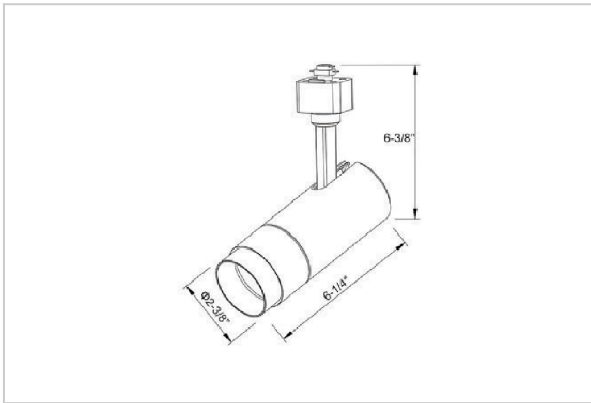

Trang Track Lights

ITEM SKU#: 662187491424

Product Code : IK-RTRANGTL-20W-40K-BL-90C-24D

Voltage	100 - 277 V AC, 50-60 Hz
Lumen Output	2009.19lm
Power	20W
Efficacy	140lm/w
CCT	4000K
CRI	>90
Beam Angle	24°
Light Distribution	Medium
LED Type	COB
LED Light Source	Osram SOLERIQ S 19
Start Time	Instant
Driver	Stand Alone (included)
Operating Position	Swiveling Type
Dimming	Triac Dimming
Construction	Track
Mounting Type	Track Light Structure
Heads	Single Head
Body Material	Aluminium Die cast
Finish	Black
Length	6-1/4"
Height	6-3/4"
Diameter	2-1/2"
Application Area	Indoor Applications

Beam Spread (Options)

Spot 15°		Medium 24°		Flood 38°		Wide Flood 60°	
ft	Ø	ft	Ø	ft	Ø	ft	Ø
3.0	0.72	3.0	1.41	3.0	2.03	3.0	3.15
9.0	2.15	9.0	4.22	9.0	6.09	9.0	9.45
15.0	3.58	15.0	7.04	15.0	10.15	15.0	15.75

Trang is a technologically advanced LED track light with incorporated electronic gear and chip on board. It also has a high-quality reflector with three different beam spreads. Moreover, the lamp housing of die-cast aluminum for optimal cooling allows the fixture to last longer than its traditional counterparts.