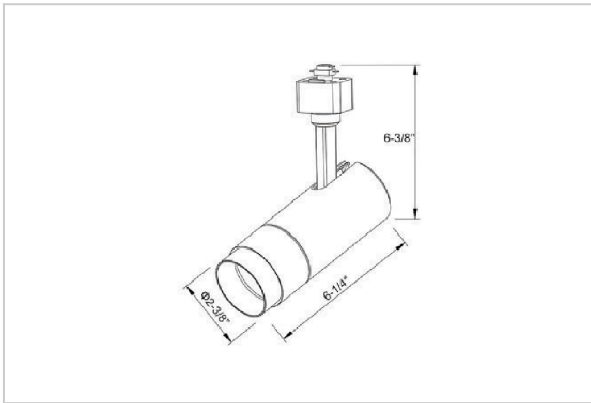

Trang Track Lights

ITEM SKU#: 662187491417

Product Code : IK-RTRANGTL-20W-35K-BL-90C-24D

Voltage	100 - 277 V AC, 50-60 Hz
Lumen Output	1913.52lm
Power	20W
Efficacy	140lm/w
CCT	3500K
CRI	>90
Beam Angle	24°
Light Distribution	Medium
LED Type	COB
LED Light Source	Osram SOLERIQ S 19
Start Time	Instant
Driver	Stand Alone (included)
Operating Position	Swiveling Type
Dimming	Triac Dimming
Construction	Track
Mounting Type	Track Light Structure
Heads	Single Head
Body Material	Aluminium Die cast
Finish	Black
Length	6-1/4"
Height	6-3/4"
Diameter	2-1/2"
Application Area	Indoor Applications

Beam Spread (Options)

Spot 15°		Medium 24°		Flood 38°		Wide Flood 60°	
ft	Ø	ft	Ø	ft	Ø	ft	Ø
3.0	0.72	3.0	1.41	3.0	2.03	3.0	3.15
9.0	2.15	9.0	4.22	9.0	6.09	9.0	9.45
15.0	3.58	15.0	7.04	15.0	10.15	15.0	15.75

Trang is a technologically advanced LED track light with incorporated electronic gear and chip on board. It also has a high-quality reflector with three different beam spreads. Moreover, the lamp housing of die-cast aluminum for optimal cooling allows the fixture to last longer than its traditional counterparts.