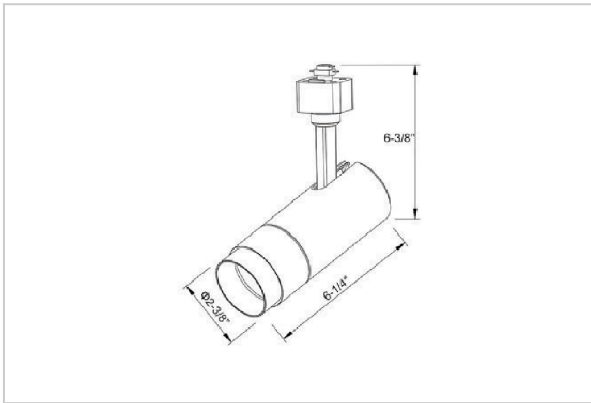

## Product Code : IK-RTRANGTL-20W-27K-BL-90C-24D

Voltage	100 - 277 V AC, 50-60 Hz
Lumen Output	1735.61lm
Power	20W
Efficacy	140lm/w
CCT	2700K
CRI	>90
Beam Angle	24°
Light Distribution	Medium
LED Type	COB
LED Light Source	Osram SOLERIQ S 19
Start Time	Instant
Driver	Stand Alone (included)
Operating Position	Swiveling Type
Dimming	Triac Dimming
Construction	Track
Mounting Type	Track Light Structure
Heads	Single Head
Body Material	Aluminium Die cast
Finish	Black
Length	6-1/4"
Height	6-3/4"
Diameter	2-1/2"
Application Area	Indoor Applications

### Beam Spread (Options)

Spot 15°		Medium 24°		Flood 38°		Wide Flood 60°	
ft	Ø	ft	Ø	ft	Ø	ft	Ø
3.0	0.72	3.0	1.41	3.0	2.03	3.0	3.15
9.0	2.15	9.0	4.22	9.0	6.09	9.0	9.45
15.0	3.58	15.0	7.04	15.0	10.15	15.0	15.75

Trang is a technologically advanced LED track light with incorporated electronic gear and chip on board. It also has a high-quality reflector with three different beam spreads. Moreover, the lamp housing of die-cast aluminum for optimal cooling allows the fixture to last longer than its traditional counterparts.