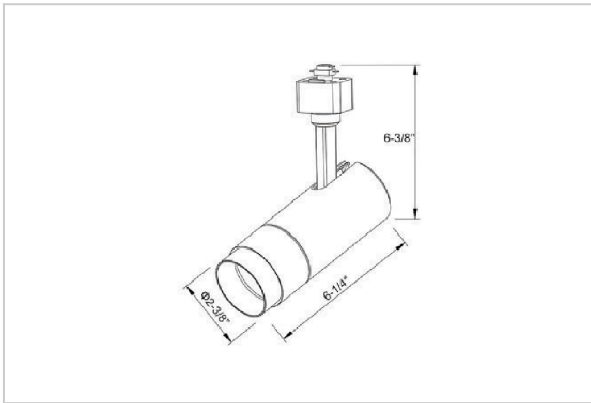

## Product Code : IK-RTRANGTL-20W-35K-BL-90C-15D

Voltage	100 - 277 V AC, 50-60 Hz
Lumen Output	1922.65lm
Power	20W
Efficacy	140lm/w
CCT	3500K
CRI	>90
Beam Angle	15°
Light Distribution	Spot
LED Type	COB
LED Light Source	Osram SOLERIQ S 19
Start Time	Instant
Driver	Stand Alone (included)
Operating Position	Swiveling Type
Dimming	Triac Dimming
Construction	Track
Mounting Type	Track Light Structure
Heads	Single Head
Body Material	Aluminium Die cast
Finish	Black
Length	6-1/4"
Height	6-3/4"
Diameter	2-1/2"
Application Area	Indoor Applications

### Beam Spread (Options)

Spot 15°		Medium 24°		Flood 38°		Wide Flood 60°	
ft	Ø	ft	Ø	ft	Ø	ft	Ø
3.0	0.72	3.0	1.41	3.0	2.03	3.0	3.15
9.0	2.15	9.0	4.22	9.0	6.09	9.0	9.45
15.0	3.58	15.0	7.04	15.0	10.15	15.0	15.75

Trang is a technologically advanced LED track light with incorporated electronic gear and chip on board. It also has a high-quality reflector with three different beam spreads. Moreover, the lamp housing of die-cast aluminum for optimal cooling allows the fixture to last longer than its traditional counterparts.