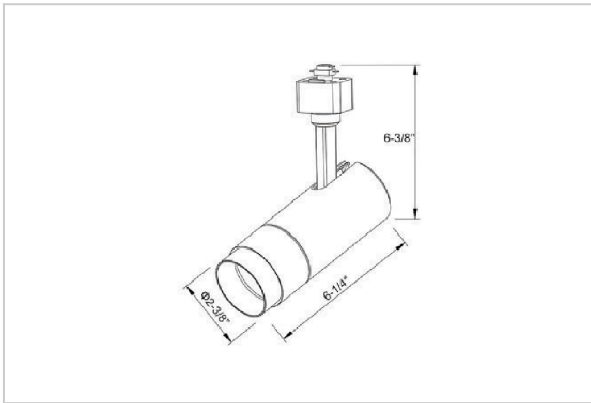

Trang Track Lights

ITEM SKU#: 662187491363

Product Code : IK-RTRANGTL-20W-30K-BL-90C-15D

Voltage	100 - 277 V AC, 50-60 Hz
Lumen Output	1831.1lm
Power	20W
Efficacy	140lm/w
CCT	3000K
CRI	>90
Beam Angle	15°
Light Distribution	Spot
LED Type	COB
LED Light Source	Osram SOLERIQ S 19
Start Time	Instant
Driver	Stand Alone (included)
Operating Position	Swiveling Type
Dimming	Triac Dimming
Construction	Track
Mounting Type	Track Light Structure
Heads	Single Head
Body Material	Aluminium Die cast
Finish	Black
Length	6-1/4"
Height	6-3/4"
Diameter	2-1/2"
Application Area	Indoor Applications

Beam Spread (Options)

Spot 15°		Medium 24°		Flood 38°		Wide Flood 60°	
ft	Ø	ft	Ø	ft	Ø	ft	Ø
3.0	0.72	3.0	1.41	3.0	2.03	3.0	3.15
9.0	2.15	9.0	4.22	9.0	6.09	9.0	9.45
15.0	3.58	15.0	7.04	15.0	10.15	15.0	15.75

Trang is a technologically advanced LED track light with incorporated electronic gear and chip on board. It also has a high-quality reflector with three different beam spreads. Moreover, the lamp housing of die-cast aluminum for optimal cooling allows the fixture to last longer than its traditional counterparts.