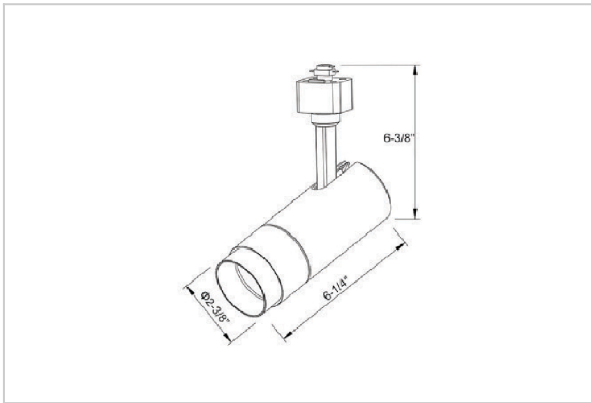

## Product Code : IK-RTRANGTL-15W-35K-BL-90C-60D

Voltage	100 - 277 V AC, 50-60 Hz
Lumen Output	1358.8lm
Power	15W
Efficacy	140lm/w
CCT	3500K
CRI	>90
Beam Angle	60°
Light Distribution	Wide flood
LED Type	COB
LED Light Source	Osram SOLERIQ S 19
Start Time	Instant
Driver	Stand Alone (included)
Operating Position	Swiveling Type
Dimming	Triac Dimming
Construction	Track
Mounting Type	Track Light Structure
Heads	Single Head
Body Material	Aluminium Die cast
Finish	Black
Length	6-1/8"
Height	6-3/8"
Diameter	2-3/8"
Application Area	Indoor Applications

### Beam Spread (Options)

Spot 15°		Medium 24°		Flood 38°		Wide Flood 60°	
ft	Ø	ft	Ø	ft	Ø	ft	Ø
3.0	0.72	3.0	1.41	3.0	2.03	3.0	3.15
9.0	2.15	9.0	4.22	9.0	6.09	9.0	9.45
15.0	3.58	15.0	7.04	15.0	10.15	15.0	15.75

Trang is a technologically advanced LED track light with incorporated electronic gear and chip on board. It also has a high-quality reflector with three different beam spreads. Moreover, the lamp housing of die-cast aluminum for optimal cooling allows the fixture to last longer than its traditional counterparts.