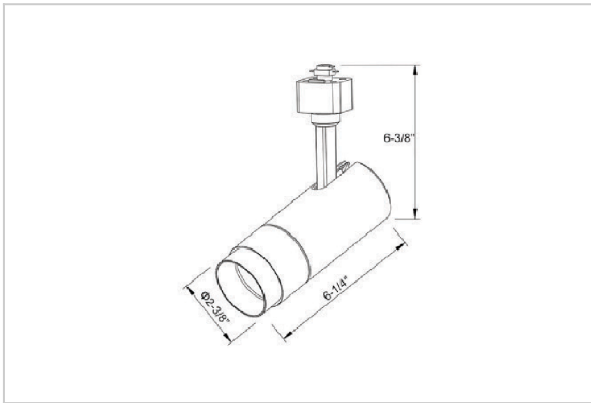

Trang Track Lights

ITEM SKU#: 662187491325

Product Code : IK-RTRANGTL-15W-30K-BL-90C-60D

Voltage	100 - 277 V AC, 50-60 Hz
Lumen Output	1294.1lm
Power	15W
Efficacy	140lm/w
CCT	3000K
CRI	>90
Beam Angle	60°
Light Distribution	Wide flood
LED Type	COB
LED Light Source	Osram SOLERIQ S 19
Start Time	Instant
Driver	Stand Alone (included)
Operating Position	Swiveling Type
Dimming	Triac Dimming
Construction	Track
Mounting Type	Track Light Structure
Heads	Single Head
Body Material	Aluminium Die cast
Finish	Black
Length	6-1/8"
Height	6-3/8"
Diameter	2-3/8"
Application Area	Indoor Applications

Beam Spread (Options)

Spot 15°		Medium 24°		Flood 38°		Wide Flood 60°	
ft	Ø	ft	Ø	ft	Ø	ft	Ø
3.0	0.72	3.0	1.41	3.0	2.03	3.0	3.15
9.0	2.15	9.0	4.22	9.0	6.09	9.0	9.45
15.0	3.58	15.0	7.04	15.0	10.15	15.0	15.75

Trang is a technologically advanced LED track light with incorporated electronic gear and chip on board. It also has a high-quality reflector with three different beam spreads. Moreover, the lamp housing of die-cast aluminum for optimal cooling allows the fixture to last longer than its traditional counterparts.