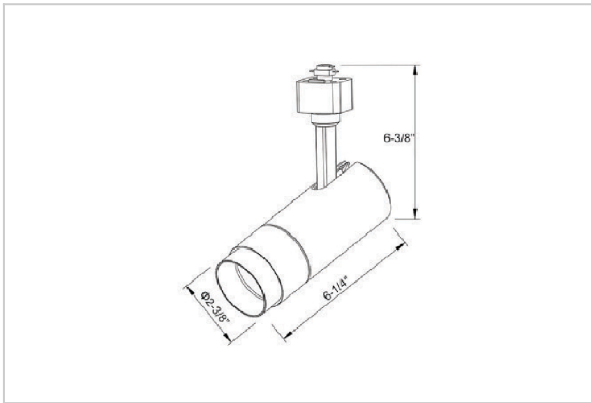

Trang Track Lights

ITEM SKU#: 662187491318

Product Code : IK-RTRANGTL-15W-27K-BL-90C-60D

Voltage	100 - 277 V AC, 50-60 Hz
Lumen Output	1232.47lm
Power	15W
Efficacy	140lm/w
CCT	2700K
CRI	>90
Beam Angle	60°
Light Distribution	Wide flood
LED Type	COB
LED Light Source	Osram SOLERIQ S 19
Start Time	Instant
Driver	Stand Alone (included)
Operating Position	Swiveling Type
Dimming	Triac Dimming
Construction	Track
Mounting Type	Track Light Structure
Heads	Single Head
Body Material	Aluminium Die cast
Finish	Black
Length	6-1/8"
Height	6-3/8"
Diameter	2-3/8"
Application Area	Indoor Applications

Beam Spread (Options)

Spot 15°		Medium 24°		Flood 38°		Wide Flood 60°	
ft	Ø	ft	Ø	ft	Ø	ft	Ø
3.0	0.72	3.0	1.41	3.0	2.03	3.0	3.15
9.0	2.15	9.0	4.22	9.0	6.09	9.0	9.45
15.0	3.58	15.0	7.04	15.0	10.15	15.0	15.75

Trang is a technologically advanced LED track light with incorporated electronic gear and chip on board. It also has a high-quality reflector with three different beam spreads. Moreover, the lamp housing of die-cast aluminum for optimal cooling allows the fixture to last longer than its traditional counterparts.