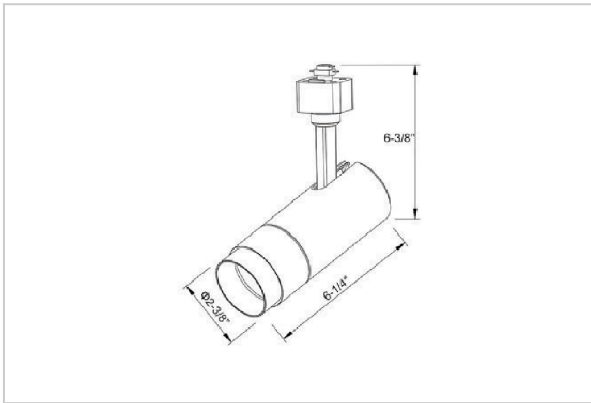

## Product Code : IK-RTRANGTL-15W-40K-BL-90C-38D

Voltage	100 - 277 V AC, 50-60 Hz
Lumen Output	1495.76lm
Power	15W
Efficacy	140lm/w
CCT	4000K
CRI	>90
Beam Angle	38°
Light Distribution	Flood
LED Type	COB
LED Light Source	Osram SOLERIQ S 19
Start Time	Instant
Driver	Stand Alone (included)
Operating Position	Swiveling Type
Dimming	Triac Dimming
Construction	Track
Mounting Type	Track Light Structure
Heads	Single Head
Body Material	Aluminium Die cast
Finish	Black
Length	6-1/8"
Height	6-3/8"
Diameter	2-3/8"
Application Area	Indoor Applications

### Beam Spread (Options)

Spot 15°		Medium 24°		Flood 38°		Wide Flood 60°	
ft	Ø	ft	Ø	ft	Ø	ft	Ø
3.0	0.72	3.0	1.41	3.0	2.03	3.0	3.15
9.0	2.15	9.0	4.22	9.0	6.09	9.0	9.45
15.0	3.58	15.0	7.04	15.0	10.15	15.0	15.75

Trang is a technologically advanced LED track light with incorporated electronic gear and chip on board. It also has a high-quality reflector with three different beam spreads. Moreover, the lamp housing of die-cast aluminum for optimal cooling allows the fixture to last longer than its traditional counterparts.